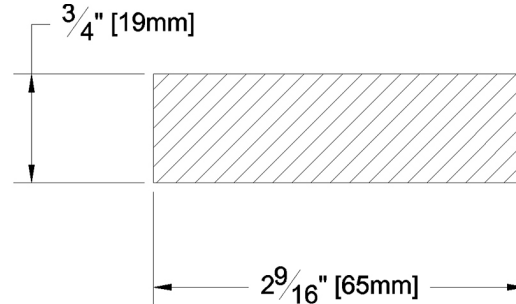

Fascia & Trim

PRODUCT NAME: 1 x 3 Std&Btr S1S2E Green WRC

GRADE: Green Appearance

PATTERN NAME: Trim Boards

PROFILE: Resawn Face S1S2E

NOMINAL THICKNESS: 1"

FINISHED THICKNESS: 3/4"

NOMINAL WIDTH: 3"

FINISHED WIDTH: 2-9/16"

LENGTH: 8' - 20' Even Length Only

PULLED TO LENGTH / NESTED: Pulled to Length

TRIM BACKS: 4', 5', 6' pulled to length

PACKAGE SIZE: 576 Pcs/Pkg

GREEN / KILN DRIED: Green

HEIGHT: 32 Pcs

GRAIN: MG

WIDTH: 18 Pcs

SOLID / FJ: Solid

PIECES PER BUNDLE: n/a

PRODUCT LINE:

END CAPS: No

PAPER WRAP / BOXED: Paper Wrap

FACE TO BE PROTECTED: Resawn Face