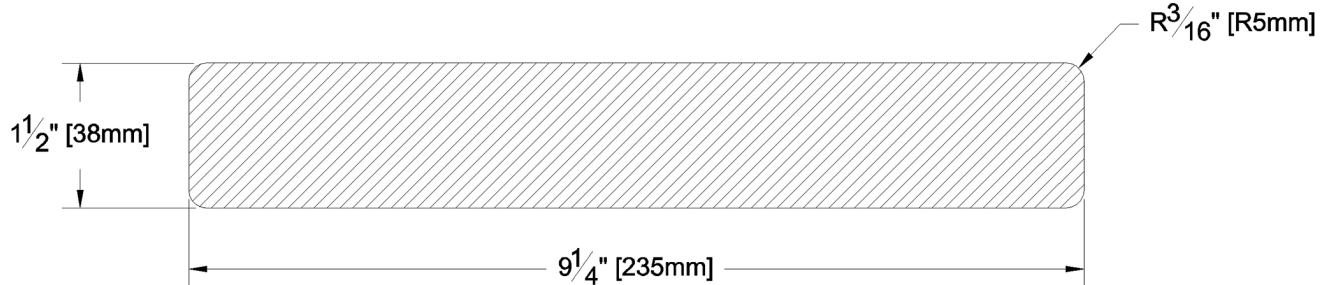

# Fascia & Trim

PRODUCT NAME: 2 x 10 Aye & Btr Cowichan Gold S4S  
KD WRC

PATTERN NAME: Finish Boards

GRADE: Aye & Btr Flat Grain Clear

PROFILE: S4S

NOMINAL THICKNESS: 2"

NOMINAL WIDTH: 10"

FINISHED THICKNESS: 1-1/2"

FINISHED WIDTH: 9-1/4"

LENGTH: 6' - 20' Odd & Even

TRIM BACKS: 3' - 5' to be nested on 8' pallet

GREEN / KILN DRIED: Kiln Dried

GRAIN: MG

SOLID / FJ: Solid

PRODUCT LINE: Cowichan Gold

PULLED TO LENGTH / NESTED: Nested

PACKAGE SIZE: 1000 fbm

HEIGHT: n/a

WIDTH: n/a

PIECES PER BUNDLE: n/a

END CAPS: No

PAPER WRAP / BOXED: Boxed

FACE TO BE PROTECTED: Smooth Face

COMMENTS: 3/16" Radius