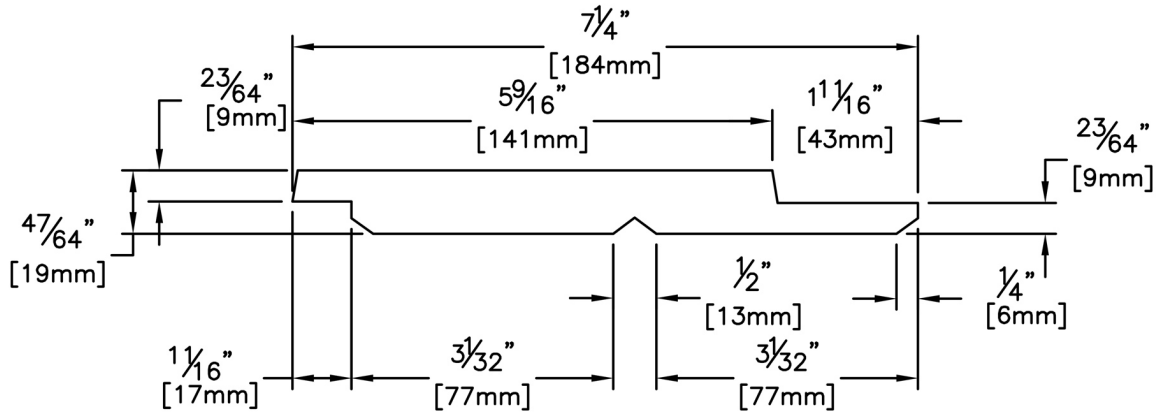

# Siding

PRODUCT NAME: 1 x 8 Select Knotty RF Channel KD WRC

PATTERN NAME: Channel Rustic

NOMINAL THICKNESS: 1"

NOMINAL WIDTH: 8"

LENGTH: 8' - 20' Even Length Only

TRIM BACKS: 3' - 6' to be nested on 8' pallet

Kiln Dried Select Tight Knot

Resawn Face Channel

0

7-1/4 Overall Width

Pulled to Length

224 Pcs/Pkg

32 Pcs

7 Pcs

n/a

No

Paper Wrap

Resawn Face

COMMENTS: Net Face Width: 6-3/4"

LAST UPDATED:

March 08, 2019