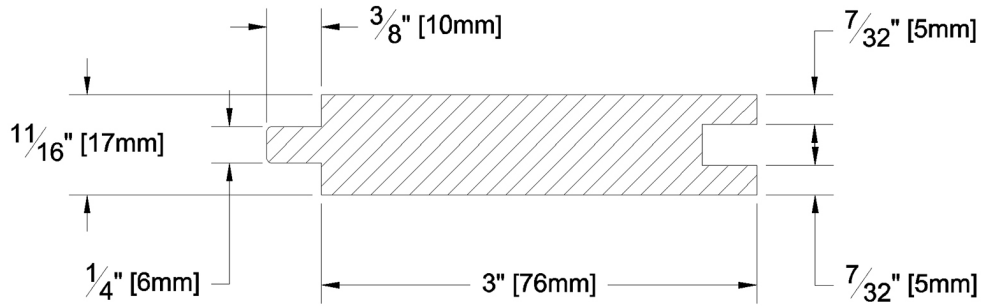

Panelling

PRODUCT NAME: 1 x 4 Clear Rustic Panel RF S1SCM
KD WRC

PATTERN NAME: Tongue and Groove

GRADE: Rustic

PROFILE: S1SCM

NOMINAL THICKNESS: 1"

NOMINAL WIDTH: 4"

FINISHED THICKNESS: 11/16"

FINISHED WIDTH: 3" Face, 3-3/8" Overall Width

LENGTH: 3' - 16' and/or longer Odd & Even

TRIM BACKS: Max 15% 3' - 5', Max 15% 6' - 7',
Excess 3' - 5' nested on 8' pallet

GREEN / KILN DRIED: Kiln Dried

GRAIN: MG

SOLID / FJ: Solid

PRODUCT LINE:

PULLED TO LENGTH / NESTED: Nested

PACKAGE SIZE: 2800 fbm

HEIGHT: 6 Bundles

WIDTH: 13 Bundles

PIECES PER BUNDLE: 6

END CAPS: Yes