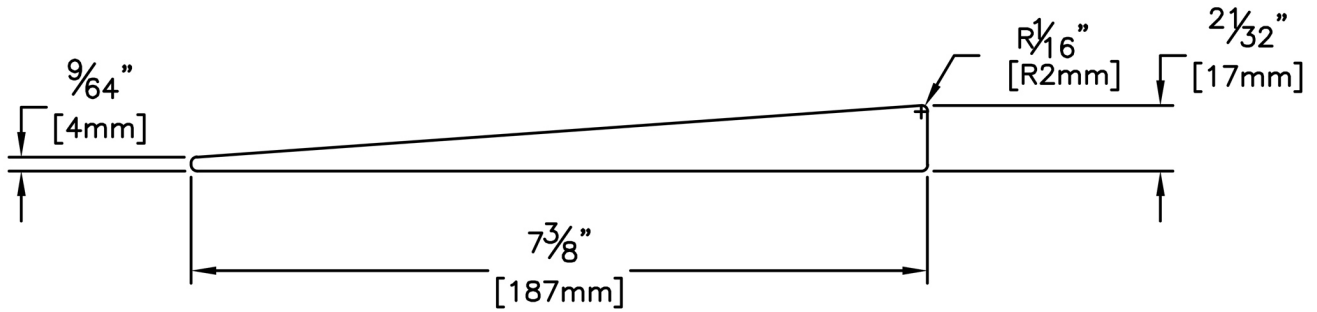

Siding

PRODUCT NAME: 11/16 x 8 Kiln Dried Select Tight Knot Bevel
 PATTERN NAME: Bevel

NOMINAL THICKNESS: 11/16"
 NOMINAL WIDTH: 8"

LENGTH: 8' - 20' Even Length Only
 TRIM BACKS: 3' - 6'
 GREEN / KILN DRIED: Kiln Dried
 GRAIN: MG
 SOLID / FJ: Solid
 PRODUCT LINE:

GRADE: Kiln Dried Select Tight Knot
 PROFILE: Bevel

FINISHED THICKNESS: 21/32"
 FINISHED WIDTH: 7-3/8"

PULLED TO LENGTH / NESTED: Pulled to Length
 PACKAGE SIZE: 144
 HEIGHT: 24 Pcs
 WIDTH: 6
 PIECES PER BUNDLE: 6
 END CAPS: Yes
 PAPER WRAP / BOXED: Paper Wrap
 FACE TO BE PROTECTED: Resawn Face