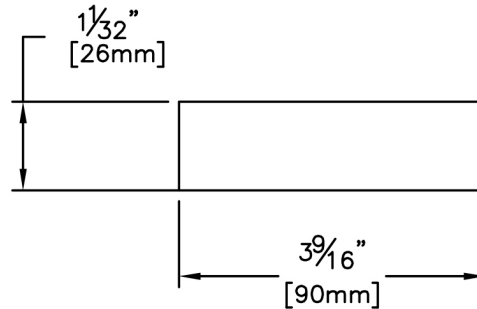

# Fascia & Trim

PRODUCT NAME: 5/4 x 4 #2&Btr No Hole S1S2E Green WRC

PATTERN NAME: Trim Boards

GRADE:

Green Appearance

PROFILE:

Resawn Face S1S2E

NOMINAL THICKNESS: 5/4"

NOMINAL WIDTH: 4"

FINISHED THICKNESS:

1-1/32"

FINISHED WIDTH:

3-9/16"

LENGTH: 8' - 20' Even Length Only

TRIM BACKS: 4' & 6' pulled to length

GREEN / KILN DRIED: Green

GRAIN: MG

SOLID / FJ: Solid

PRODUCT LINE:

PULLED TO LENGTH / NESTED: Pulled to Length

PACKAGE SIZE: 156 Pcs/Pkg

HEIGHT: 12 Pcs

WIDTH: 13 Pcs

PIECES PER BUNDLE: n/a