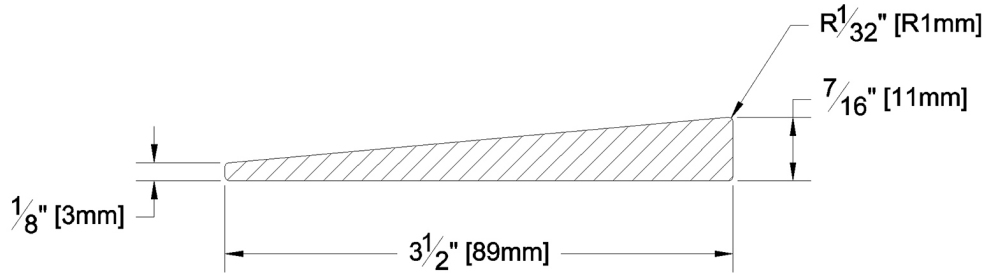

Siding

PRODUCT NAME: 1/2 x 4 Clear VG SF Bevel KD WRC

PATTERN NAME: Bevel

NOMINAL THICKNESS: 1/2"

NOMINAL WIDTH: 4"

LENGTH: 6' - 20' Odd & Even

TRIM BACKS: Max 20% 6' - 7'

GREEN / KILN DRIED: Kiln Dried

GRAIN: VG

SOLID / FJ: Solid

PRODUCT LINE:

GRADE: Clear Vertical Grain

PROFILE: Smooth Face Bevel

FINISHED THICKNESS: Butt: 7/16", Tip: 1/8"

FINISHED WIDTH: 3-1/2"

PULLED TO LENGTH / NESTED: Nested

PACKAGE SIZE: 4000 fsm

HEIGHT: 5 Bundles

WIDTH: 13 Bundles

PIECES PER BUNDLE: 12

END CAPS: Yes

PAPER WRAP / BOXED: Paper Wrap

FACE TO BE PROTECTED: Smooth Face

COMMENTS: n/a