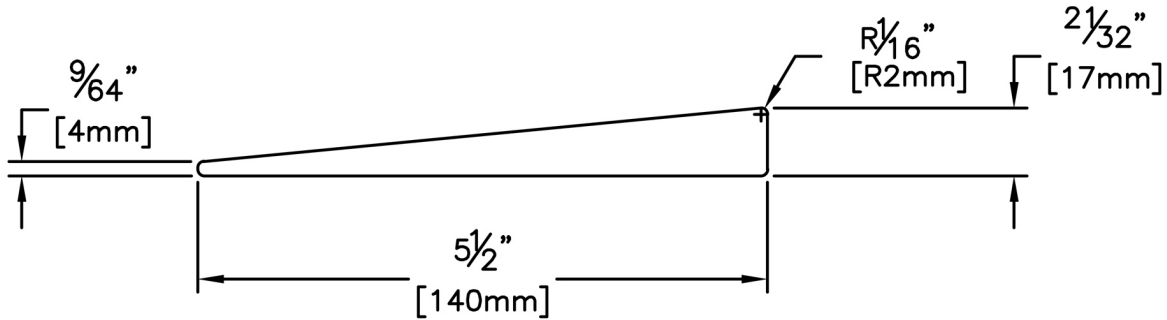

# Siding

PRODUCT NAME: 11/16 x 6 Kiln Dried Select Tight Knot Bevel  
 PATTERN NAME: Bevel

NOMINAL THICKNESS: 11/16"  
 NOMINAL WIDTH: 6"

LENGTH: 8' - 20' Even Length Only  
 TRIM BACKS: 3' - 6'  
 GREEN / KILN DRIED: Kiln Dried  
 GRAIN: MG  
 SOLID / FJ: Solid  
 PRODUCT LINE:

GRADE: Kiln Dried Select Tight Knot  
 PROFILE: Bevel

FINISHED THICKNESS: 21/32"  
 FINISHED WIDTH: 5-1/2"

PULLED TO LENGTH / NESTED: Pulled to Length  
 PACKAGE SIZE: 192  
 HEIGHT: 24 Pcs  
 WIDTH: 8  
 PIECES PER BUNDLE: 6  
 END CAPS: Yes  
 PAPER WRAP / BOXED: Paper Wrap  
 FACE TO BE PROTECTED: Resawn Face