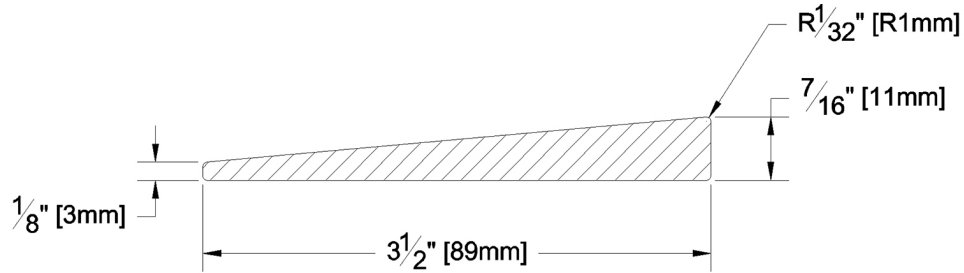

# Siding

PRODUCT NAME: 1/2 x 4 Clear MG FJ SF Bevel KD WRC

PATTERN NAME: Bevel

NOMINAL THICKNESS: 1/2"

NOMINAL WIDTH: 4"

LENGTH: 16'

TRIM BACKS: 12' & 8'

GREEN / KILN DRIED: Kiln Dried

GRAIN: MG

SOLID / FJ: Finger Jointed

PRODUCT LINE: Evergreen

GRADE:

Finger Jointed

PROFILE:

Smooth Face Bevel

FINISHED THICKNESS:

Butt: 7/16", Tip: 1/8"

FINISHED WIDTH:

3-1/2"

PULLED TO LENGTH / NESTED:

Pulled to Length

PACKAGE SIZE:

5000 fsm

HEIGHT: