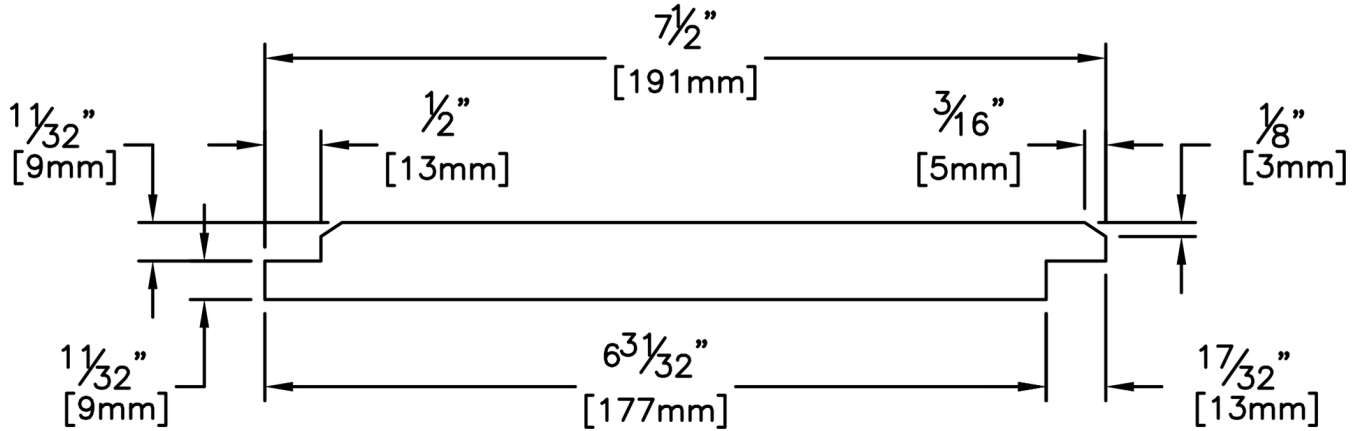

Siding

PRODUCT NAME: 1 x 8 VG FJ EG V Rustic Shiplap

GRADE: Finger Jointed

PATTERN NAME: Shiplap

PROFILE: Shiplap V-Joint

NOMINAL THICKNESS: 1"

FINISHED THICKNESS: 11/16"

NOMINAL WIDTH: 8"

FINISHED WIDTH: 7-1/2"

LENGTH: 16' or 20'

PULLED TO LENGTH / NESTED: Pulled to Length

TRIM BACKS: 12' & 8'

PACKAGE SIZE: 180 Pcs/Pkg

GREEN / KILN DRIED: Kiln Dried

HEIGHT: 30 Pcs

GRAIN: VG

WIDTH: 6 Pcs

SOLID / FJ: Finger Jointed

PIECES PER BUNDLE: 180

PRODUCT LINE: Evergreen

END CAPS: No

PAPER WRAP / BOXED: Paper Wrap

FACE TO BE PROTECTED: Smooth Face V

COMMENTS: n/a