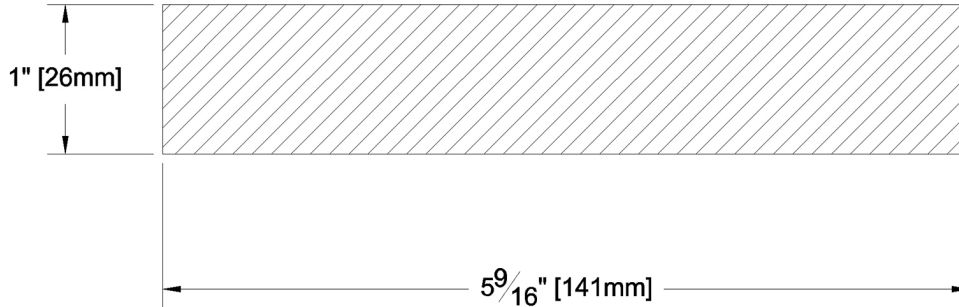

# Fascia & Trim

PRODUCT NAME: 5/4 x 6 #2&Btr No Hole S1S2E Green WRC

PATTERN NAME: Trim Boards

GRADE:

Green Appearance

PROFILE:

Resawn Face S1S2E

NOMINAL THICKNESS: 5/4"

NOMINAL WIDTH: 6"

FINISHED THICKNESS:

1-1/32"

FINISHED WIDTH:

5-5/8"

LENGTH: 8' - 20' Even Length Only

TRIM BACKS: 4' & 6' pulled to length

GREEN / KILN DRIED: Green

GRAIN: MG

SOLID / FJ: Solid

PRODUCT LINE:

PULLED TO LENGTH / NESTED:

Pulled to Length

PACKAGE SIZE:

96 Pcs/Pkg

HEIGHT: