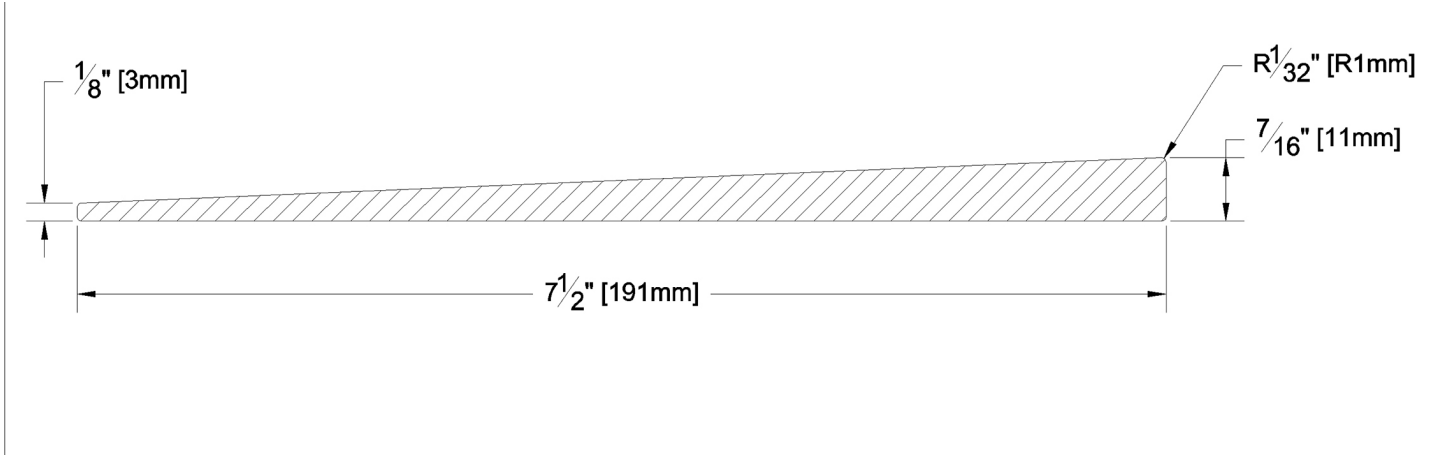

Siding

PRODUCT NAME: 1/2 x 8 Clear VG SF Bevel KD WRC

PATTERN NAME: Bevel

NOMINAL THICKNESS: 1/2"

NOMINAL WIDTH: 8"

LENGTH: 3' - 20' Odd & Even

TRIM BACKS: Max 15% 3' - 5', Max 15% 6' - 7'

GREEN / KILN DRIED: Kiln Dried

GRAIN: VG

SOLID / FJ: Solid

PRODUCT LINE:

GRADE: Clear Vertical Grain

PROFILE: Smooth Face Bevel

FINISHED THICKNESS: Butt: 7/16", Tip: 1/8"

FINISHED WIDTH: 7-1/2"

PULLED TO LENGTH / NESTED: Nested

PACKAGE SIZE: 4000 fsm

HEIGHT: 5 Bundles

WIDTH: 6 Bundles

PIECES PER BUNDLE: 10

END CAPS: Yes

PAPER WRAP / BOXED: Paper Wrap

FACE TO BE PROTECTED: Smooth Face

COMMENTS: n/a