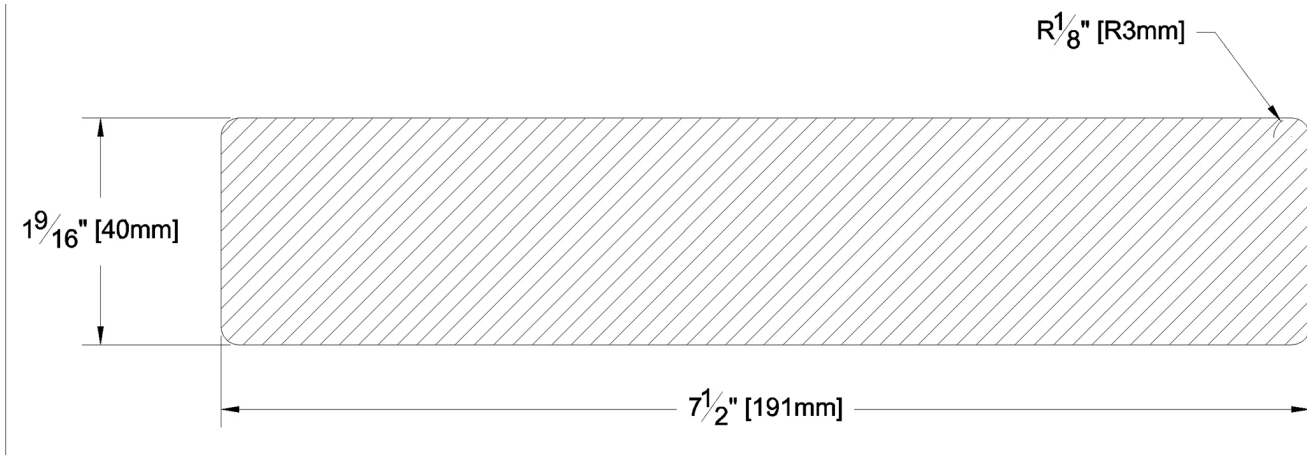

Outdoor Living

PRODUCT NAME: 2 x 8 #2&Btr Cascadia S4S Green WRC

GRADE: Cascadia

PATTERN NAME: Decking

PROFILE: S4S

NOMINAL THICKNESS: 2"

FINISHED THICKNESS: 1-9/16

NOMINAL WIDTH: 8"

FINISHED WIDTH: 7-1/2

LENGTH: 8' - 20' Even Length Only

PULLED TO LENGTH / NESTED: Pulled to Length

TRIM BACKS: 4' & 6' pulled to length

PACKAGE SIZE: 48 Pcs/Pkg

GREEN / KILN DRIED: Green

HEIGHT: 8 Pcs

GRAIN: MG

WIDTH: 6 Pcs

SOLID / FJ: Solid

PIECES PER BUNDLE: n/a

PRODUCT LINE:

END CAPS: No

PAPER WRAP / BOXED: Paper Wrap

FACE TO BE PROTECTED: Smooth Face

COMMENTS: 1/8" Radius