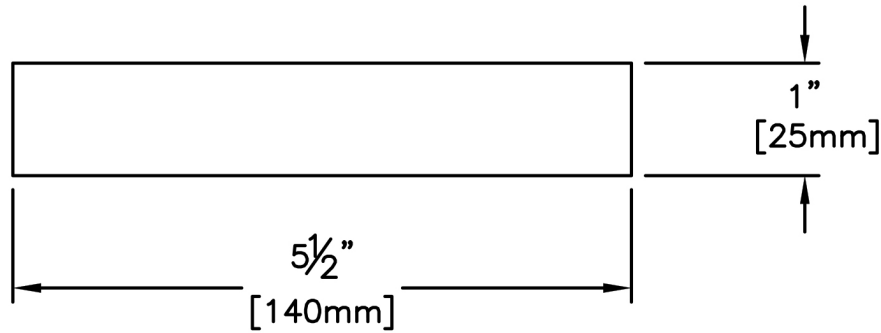

Fascia & Trim

PRODUCT NAME: 5/4 x 6 Select Tight Knot S1S2E KD WRC

GRADE: Kiln Dried Select Tight Knot

PATTERN NAME: Trim Boards

PROFILE: Resawn Face S1S2E

NOMINAL THICKNESS: 5/4"

FINISHED THICKNESS: 1"

NOMINAL WIDTH: 6"

FINISHED WIDTH: 5-1/2"

LENGTH: 8' - 20' Even Length Only

PULLED TO LENGTH / NESTED: Pulled to Length

TRIM BACKS: 4' & 6' pulled to length

PACKAGE SIZE: 96 Pcs/Pkg

GREEN / KILN DRIED: Kiln Dried

HEIGHT: 12 Pcs

GRAIN: MG

WIDTH: 8 Pcs

SOLID / FJ: Solid

PIECES PER BUNDLE: n/a

PRODUCT LINE:

END CAPS: No

PAPER WRAP / BOXED: Paper Wrap

FACE TO BE PROTECTED: Resawn Face