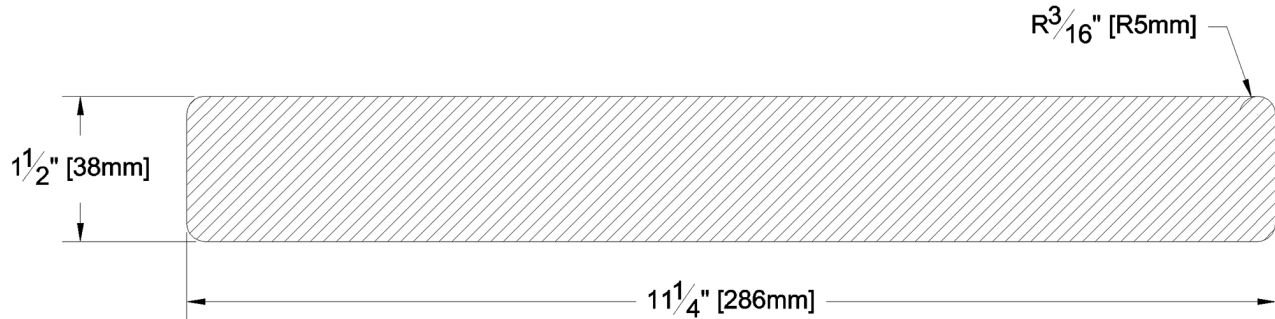

# Fascia & Trim

PRODUCT NAME: 2 x 12 Aye & Btr Cowichan Gold S4S  
KD WRC

PATTERN NAME: Finish Boards

GRADE:

Aye & Btr Flat Grain Clear

PROFILE:

S4S

NOMINAL THICKNESS: 2"

NOMINAL WIDTH: 12"

FINISHED THICKNESS:

1-1/2"

FINISHED WIDTH:

11-1/4"

LENGTH: 6' - 20' Odd & Even

TRIM BACKS: 3' - 5' to be nested on 8' pallet

GREEN / KILN DRIED: Kiln Dried

GRAIN: MG

SOLID / FJ: Solid

PRODUCT LINE: Cowichan Gold

PULLED TO LENGTH / NESTED: Nested

PACKAGE SIZE: 1000 fbm

HEIGHT: n/a

WIDTH: n/a

PIECES PER BUNDLE: n/a