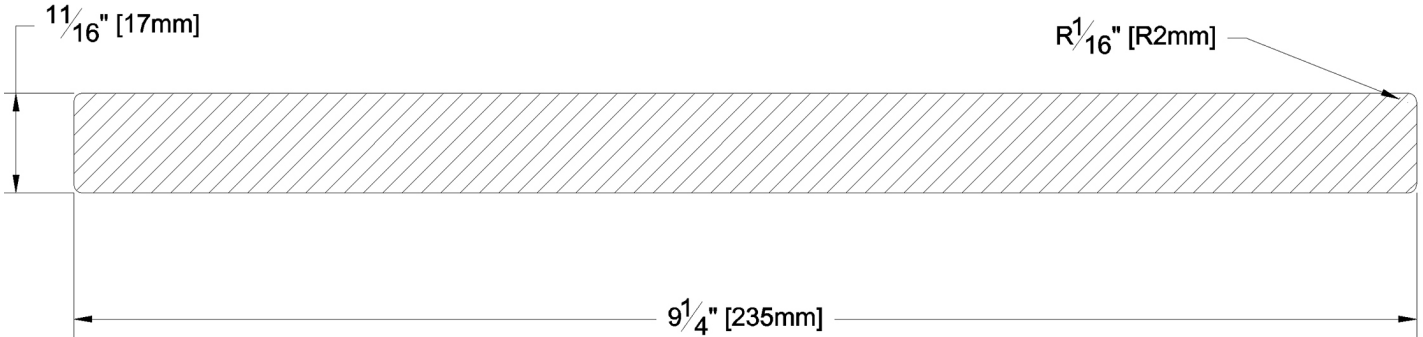

# Fascia & Trim

PRODUCT NAME: 1 x 10 Clear VG Cowichan Gold S4S  
KD WRC

GRADE: Clear Vertical Grain

PATTERN NAME: Finish Boards

PROFILE: S4S

NOMINAL THICKNESS: 1"

FINISHED THICKNESS:  $1\frac{1}{16}$ "

NOMINAL WIDTH: 10"

FINISHED WIDTH:  $9\frac{1}{4}$ "

LENGTH: 8' - 20' Odd & Even

PULLED TO LENGTH / NESTED: Nested

TRIM BACKS: 3' - 5' to be nested on 8' pallet, 6' & 7'  
pulled to length

PACKAGE SIZE: 1000 fbm

GREEN / KILN DRIED: Kiln Dried

HEIGHT: 16 Pcs

GRAIN: VG

WIDTH: 5 Pcs

SOLID / FJ: Solid

PIECES PER BUNDLE: n/a

PRODUCT LINE: Cowichan Gold

END CAPS: No

PAPER WRAP / BOXED: Boxed