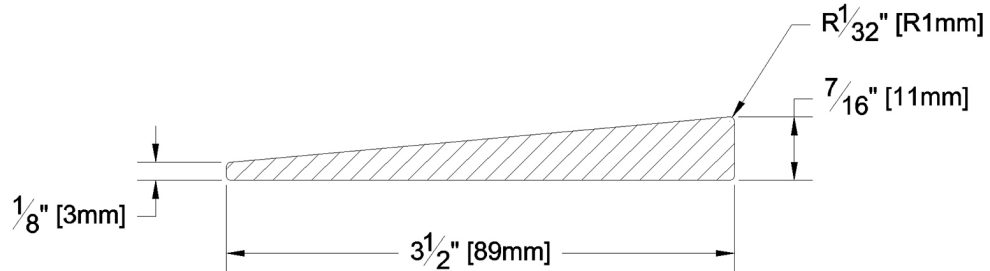

# Siding

PRODUCT NAME: 1/2 x 4 Rustic RF Bevel KD WRC

PATTERN NAME: Bevel

NOMINAL THICKNESS: 1/2

NOMINAL WIDTH: 4"

LENGTH: 3' - 16' and/or longer Odd & Even

TRIM BACKS: Max 15% 3' - 5', Max 15% 6' - 7'

GREEN / KILN DRIED: Kiln Dried

GRAIN: MG

SOLID / FJ: Solid

PRODUCT LINE:

GRADE: Rustic

PROFILE: Resawn Face Bevel

FINISHED THICKNESS: Butt: 7/16", Tip: 1/8"

FINISHED WIDTH: 3-1/2"

PULLED TO LENGTH / NESTED: Nested