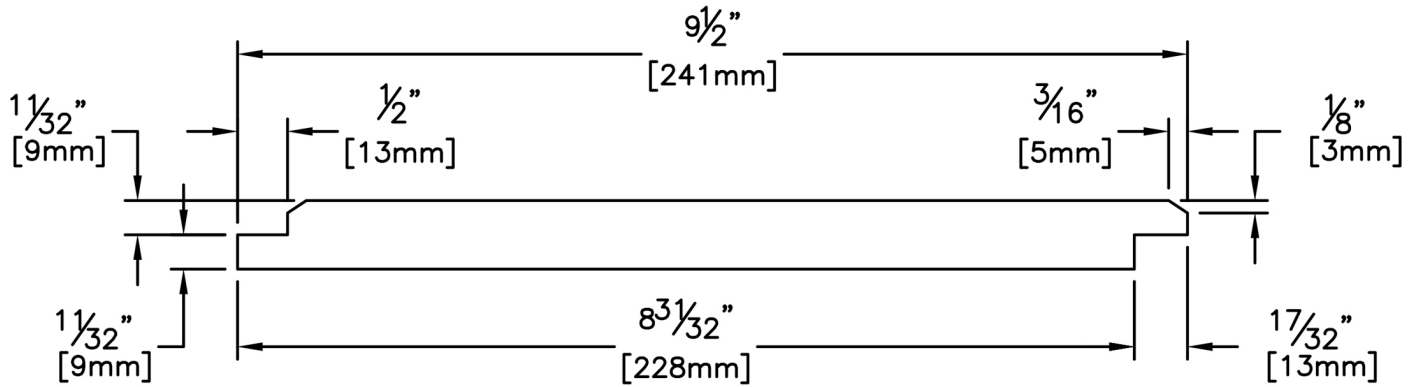

Siding

PRODUCT NAME: 1 x 10 VG FJ EG V Rustic Shiplap

PATTERN NAME: Shiplap

NOMINAL THICKNESS: 1"

NOMINAL WIDTH: 10"

LENGTH: 16' or 20'

TRIM BACKS: 12' & 8'

GREEN / KILN DRIED: Kiln Dried

GRAIN: VG

SOLID / FJ: Finger Jointed

PRODUCT LINE: Evergreen

GRADE: Finger Jointed

PROFILE: Shiplap V-Joint

FINISHED THICKNESS: 11/16"

FINISHED WIDTH: 9-1/2"

PULLED TO LENGTH / NESTED: Pulled to Length

PACKAGE SIZE: 150 Pcs/Pkg

HEIGHT: 30 Pcs

WIDTH: 5 Pcs

PIECES PER BUNDLE: 150

END CAPS: No

PAPER WRAP / BOXED: Paper Wrap

FACE TO BE PROTECTED: Smooth Face V

COMMENTS: n/a