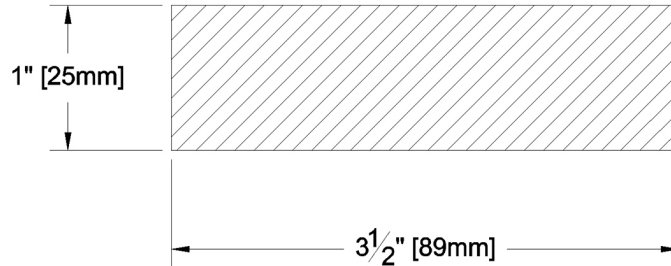

Fascia & Trim

PRODUCT NAME:	5/4 x 4 Clear VG Cowichan Gold S1S2E KD WRC	GRADE:	Clear Vertical Grain
PATTERN NAME:	Finish Boards	PROFILE:	Resawn Face S1S2E
<hr/>		<hr/>	
NOMINAL THICKNESS:	5/4"	FINISHED THICKNESS:	1"
NOMINAL WIDTH:	4"	FINISHED WIDTH:	3-1/2"
<hr/>		<hr/>	
LENGTH:	8' - 20' Odd & Even	PULLED TO LENGTH / NESTED:	Nested
TRIM BACKS:	3' - 5' to be nested on 8' pallet, 6' & 7' pulled to length	PACKAGE SIZE:	1000 fbm
GREEN / KILN DRIED:	Kiln Dried	HEIGHT:	12 Pcs
GRAIN:	VG	WIDTH:	13 Pcs
SOLID / FJ:	Solid	PIECES PER BUNDLE:	n/a
PRODUCT LINE:	Cowichan Gold	END CAPS:	No
		PAPER WRAP / BOXED:	Boxed
		FACE TO BE PROTECTED:	Resawn Face