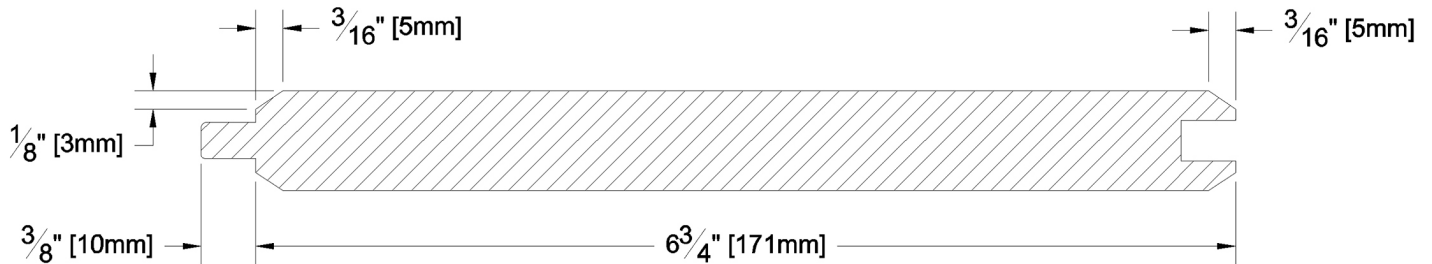

Panelling

PRODUCT NAME: 1 x 8 Clear Rustic Panel RF S1SV4E
KD WRC

PATTERN NAME: Tongue and Groove

GRADE: Rustic

PROFILE: S1SV4E

NOMINAL THICKNESS: 1"

NOMINAL WIDTH: 8"

FINISHED THICKNESS: 11/16"

FINISHED WIDTH: 6-3/4" Face, 7-1/8" Overall Width

LENGTH: 3' - 16' and/or longer Odd & Even

TRIM BACKS: Max 15% 3' - 5', Max 15% 6' - 7',
Excess 3' - 5' nested on 8' pallet

GREEN / KILN DRIED: Kiln Dried

GRAIN: MG

SOLID / FJ: Solid

PRODUCT LINE:

PULLED TO LENGTH / NESTED: Nested

PACKAGE SIZE: 3000 fbm

HEIGHT: 6 Bundles

WIDTH: 6 Bundles

PIECES PER BUNDLE: 6