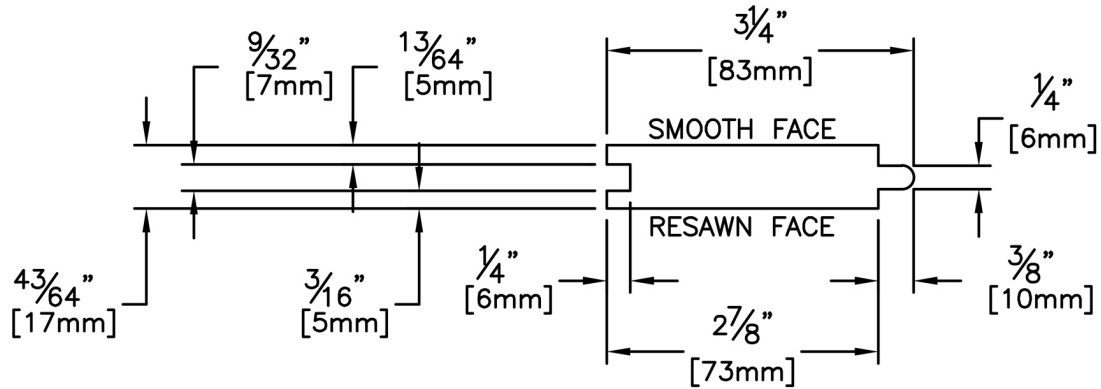

# Panelling

PRODUCT NAME: 1 x 4 2 Face Fineline

PATTERN NAME: Tongue and Groove

NOMINAL THICKNESS: 1"

NOMINAL WIDTH: 4"

LENGTH: 8' - 20' Even Length Only

TRIM BACKS: 3' - 6'

GREEN / KILN DRIED: Kiln Dried

GRAIN: MG

SOLID / FJ: Solid

PRODUCT LINE:

GRADE: Kiln Dried Select Tight Knot

PROFILE: Tongue and Groove 2 Face Fineline

FINISHED THICKNESS:  $43/64''$

FINISHED WIDTH: 3-1/4"

PULLED TO LENGTH / NESTED: Pulled to Length

PACKAGE SIZE: 234

HEIGHT: 18 Pcs

WIDTH: 13

PIECES PER BUNDLE: 6

END CAPS: Yes

PAPER WRAP / BOXED: Paper Wrap

FACE TO BE PROTECTED: Smooth Face

COMMENTS: