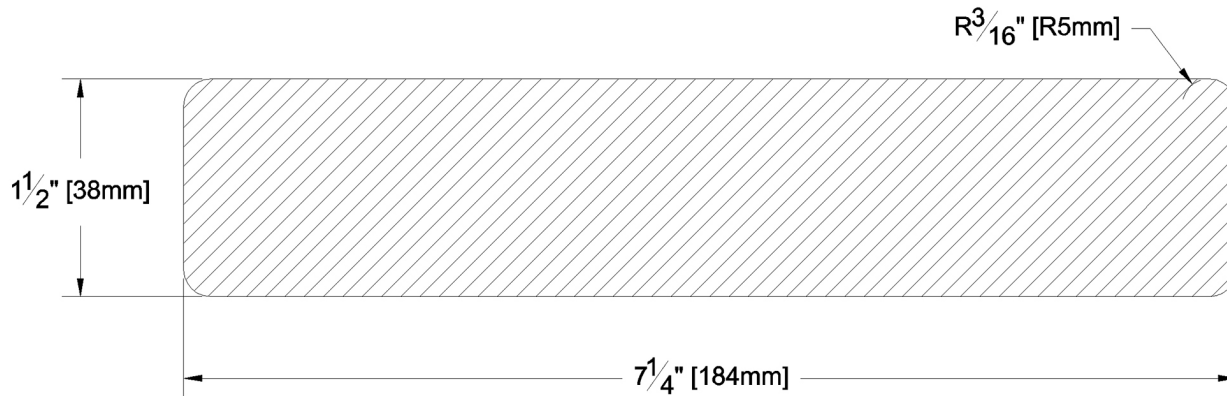

Fascia & Trim

PRODUCT NAME:	2 x 8 Clear VG Cowichan Gold S4S KD WRC	GRADE:	Clear Vertical Grain
PATTERN NAME:	Finish Boards	PROFILE:	S4S
NOMINAL THICKNESS:	2"	FINISHED THICKNESS:	1-1/2"
NOMINAL WIDTH:	8"	FINISHED WIDTH:	7-1/4"
LENGTH:	8' - 20' Odd & Even	PULLED TO LENGTH / NESTED:	Nested
TRIM BACKS:	3' - 5' to be nested on 8' pallet, 6' & 7' pulled to length	PACKAGE SIZE:	1000 fbm
GREEN / KILN DRIED:	Kiln Dried	HEIGHT:	8 Pcs
GRAIN:	VG	WIDTH:	6 Pcs
SOLID / FJ:	Solid	PIECES PER BUNDLE:	n/a
PRODUCT LINE:	Cowichan Gold	END CAPS:	No
		PAPER WRAP / BOXED:	Boxed
		FACE TO BE PROTECTED:	Smooth Face

COMMENTS: 3/16" Radius

LAST UPDATED:

August 22, 2018