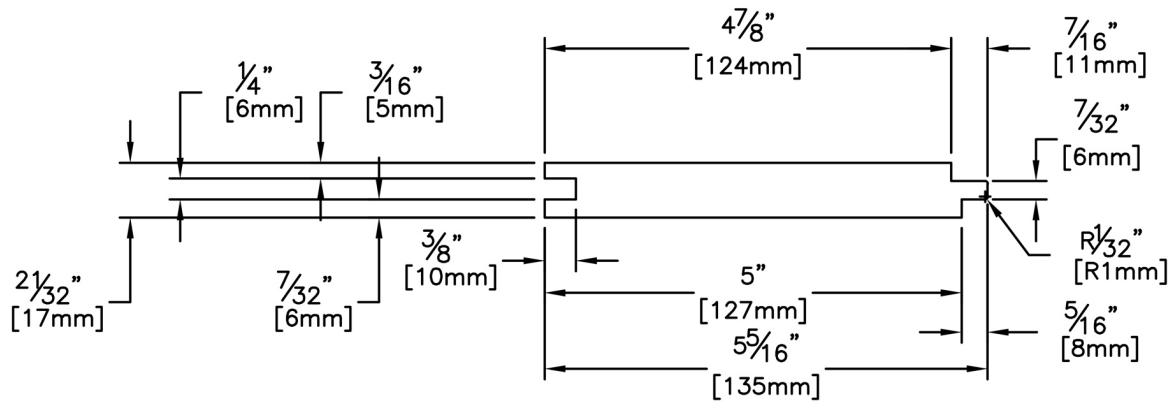

Panelling

PRODUCT NAME:	1 x 6 Fineline	GRADE:	Kiln Dried Select Tight Knot
PATTERN NAME:	Tongue and Groove	PROFILE:	Tongue and Groove Smooth Face Fineline
NOMINAL THICKNESS:	1"	FINISHED THICKNESS:	21/32"
NOMINAL WIDTH:	6"	FINISHED WIDTH:	5-5/16"
LENGTH:	8' - 20' Even Length Only	PULLED TO LENGTH / NESTED:	Pulled to Length
TRIM BACKS:	3' - 6'	PACKAGE SIZE:	144
GREEN / KILN DRIED:	Kiln Dried	HEIGHT:	18 Pcs
GRAIN:	MG	WIDTH:	8
SOLID / FJ:	Solid	PIECES PER BUNDLE:	6
PRODUCT LINE:		END CAPS:	Yes
		PAPER WRAP / BOXED:	Paper Wrap
		FACE TO BE PROTECTED:	Smooth Face