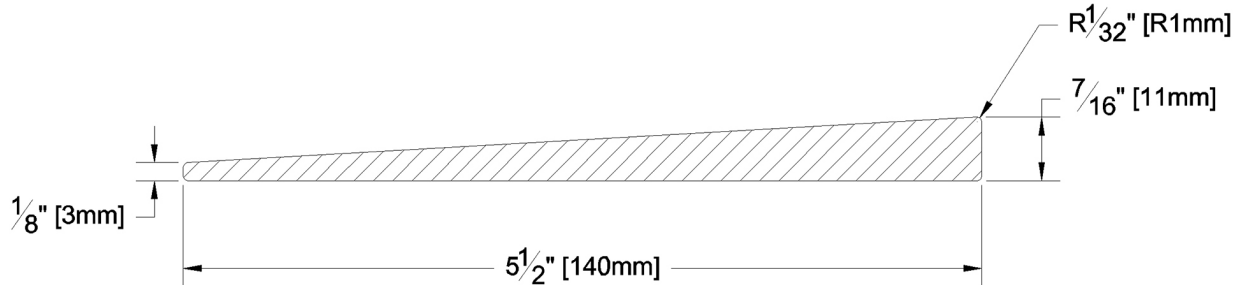

# Siding

PRODUCT NAME: 1/2 x 6 Rustic RF Bevel KD WRC

PATTERN NAME: Bevel

NOMINAL THICKNESS: 1/2"

NOMINAL WIDTH: 6"

LENGTH: 3' - 16' and/or longer Odd & Even

TRIM BACKS: Max 15% 3' - 5', Max 15% 6' - 7'

GREEN / KILN DRIED: Kiln Dried

GRAIN: MG

SOLID / FJ: Solid

PRODUCT LINE:

GRADE: Rustic

PROFILE: Resawn Face Bevel

FINISHED THICKNESS: 0

FINISHED WIDTH: 5-1/2"

PULLED TO LENGTH / NESTED: Nested