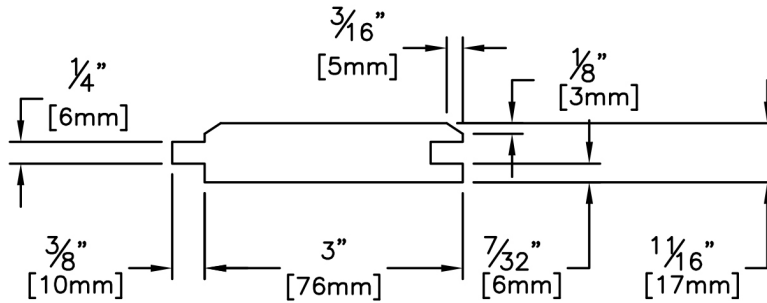

Siding

PRODUCT NAME: 1 x 4 Clear VG FJ EG SF S1SV2E KD WRC

PATTERN NAME: Tongue and Groove

NOMINAL THICKNESS: 1"

NOMINAL WIDTH: 4"

LENGTH: 20'

TRIM BACKS: 16', 12', 8'

GREEN / KILN DRIED: Kiln Dried

GRAIN: VG

SOLID / FJ: Finger Jointed

PRODUCT LINE: Evergreen

GRADE: Finger Jointed

PROFILE: S1SV2E

FINISHED THICKNESS: $1\frac{1}{16}$ "

FINISHED WIDTH: 3" Face, 3- $\frac{3}{8}$ " Overall Width

PULLED TO LENGTH / NESTED: Pulled to Length

PACKAGE SIZE: 2500 fbm

HEIGHT: 6 Bundles

WIDTH: 12 Bundles

PIECES PER BUNDLE: 6

END CAPS: Yes

PAPER WRAP / BOXED: Paper Wrap

FACE TO BE PROTECTED: Smooth Face

COMMENTS: Max 10% Trimbacks