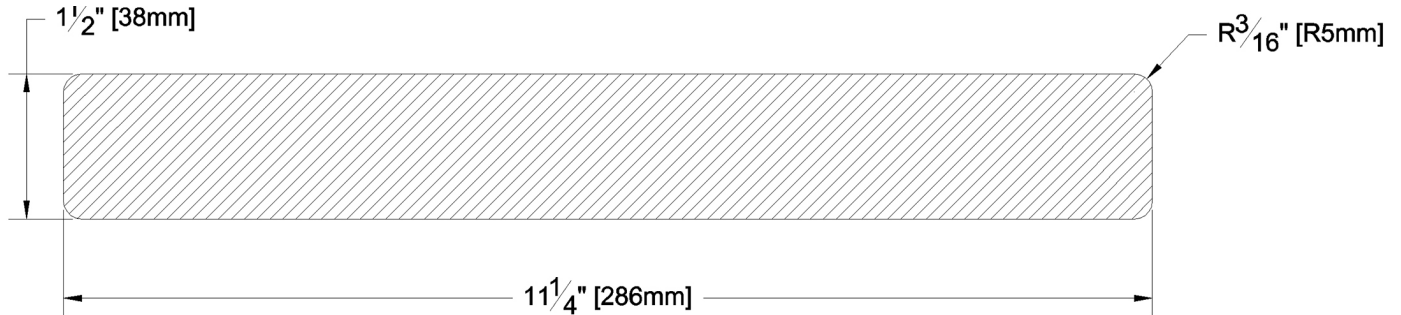

Fascia & Trim

PRODUCT NAME: 2 x 12 C&Btr S4S KD WRC

GRADE: C&Btr

PATTERN NAME: Finish Boards

PROFILE: S4S

NOMINAL THICKNESS: 2"

FINISHED THICKNESS: 1-1/2"

NOMINAL WIDTH: 12"

FINISHED WIDTH: 11-1/4"

LENGTH: 8' - 20' Odd & Even

PULLED TO LENGTH / NESTED: Pulled to Length

TRIM BACKS: 3' - 5' to be nested on 8' pallet, 6' & 7' pulled to length

PACKAGE SIZE: 32 Pcs/Pkg

GREEN / KILN DRIED: Kiln Dried

HEIGHT: 8 Pcs

GRAIN: MG

WIDTH: 4 Pcs

SOLID / FJ: Solid

PIECES PER BUNDLE: n/a

PRODUCT LINE:

END CAPS: No

PAPER WRAP / BOXED: Paper Wrap

FACE TO BE PROTECTED: Smooth Face

COMMENTS: 3/16" Radius

LAST UPDATED:

August 22, 2018