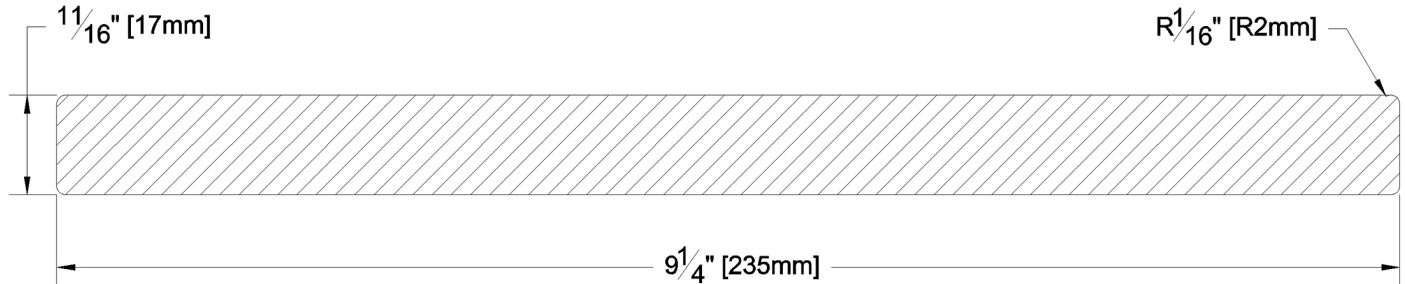

# Fascia & Trim

PRODUCT NAME: 1 x 10 Aye & Btr Cowichan Gold S4S  
KD WRC

PATTERN NAME: Finish Boards

GRADE:

Aye & Btr Flat Grain Clear

PROFILE:

S4S

NOMINAL THICKNESS: 1"

NOMINAL WIDTH: 10"

FINISHED THICKNESS:

1 1/16"

FINISHED WIDTH:

9-1/4"

LENGTH: 6' - 20' Odd & Even

TRIM BACKS: 3' - 5' to be nested on 8' pallet

GREEN / KILN DRIED: Kiln Dried

GRAIN: MG

SOLID / FJ: Solid

PRODUCT LINE: Cowichan Gold

PULLED TO LENGTH / NESTED:

Nested

PACKAGE SIZE:

1000 fbm

HEIGHT: