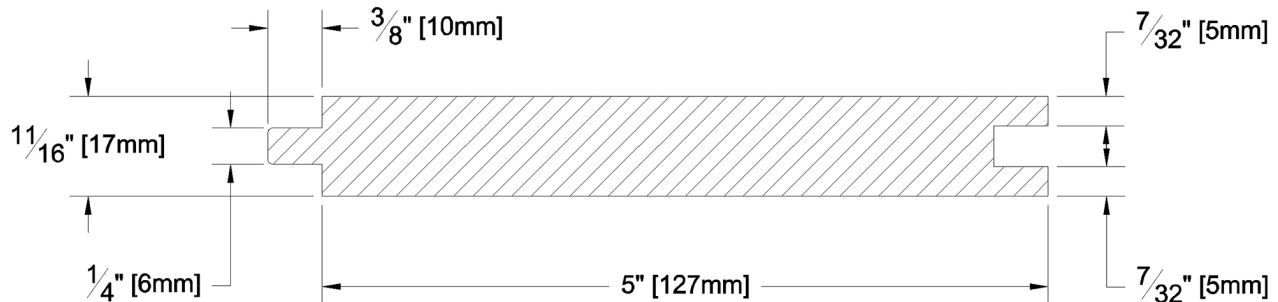

# Panelling

PRODUCT NAME: 1 x 6 Clear Rustic Panel RF S1SCM  
KD WRC

PATTERN NAME: Tongue and Groove

GRADE: Rustic

PROFILE: S1SCM

NOMINAL THICKNESS: 1"

NOMINAL WIDTH: 6"

FINISHED THICKNESS: 11/16"

FINISHED WIDTH: 5" Face, 5-3/8" Overall Width

LENGTH: 3' - 16' and/or longer Odd & Even

TRIM BACKS: Max 15% 3' - 5', Max 15% 6' - 7',  
Excess 3' - 5' nested on 8' pallet

GREEN / KILN DRIED: Kiln Dried

GRAIN: MG

SOLID / FJ: Solid

PRODUCT LINE:

PULLED TO LENGTH / NESTED: Nested

PACKAGE SIZE: 2800 fbm

HEIGHT: 6 Bundles

WIDTH: 8 Bundles

PIECES PER BUNDLE: 6

END CAPS: Yes