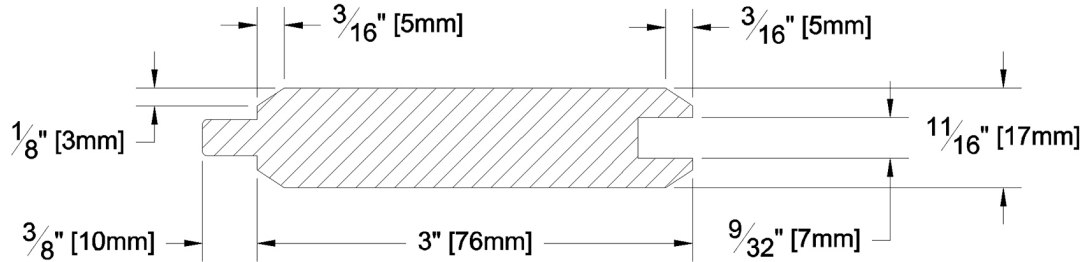

# Panelling

PRODUCT NAME: 1 x 4 Aye & Btr Panel SF S1SV4E KD WRC

PATTERN NAME: Tongue and Groove

GRADE:

Aye & Btr Flat Grain Clear

PROFILE:

S1SV4E

NOMINAL THICKNESS: 1"

NOMINAL WIDTH: 4"

FINISHED THICKNESS:

11/16"

FINISHED WIDTH:

3" Face, 3-3/8" Overall Width

LENGTH: 3' - 20' Odd & Even

TRIM BACKS: Max 15% 3' - 5', Max 15% 6' - 7', Excess 3' - 5' nested on 8' pallet

GREEN / KILN DRIED: Kiln Dried

GRAIN: MG

SOLID / FJ: Solid

PRODUCT LINE:

PULLED TO LENGTH / NESTED:

Nested

PACKAGE SIZE:

3000 fbm

HEIGHT:

Paper Wrap

FACE TO BE PROTECTED:

Smooth Face

COMMENTS:

Net Face Width 3"

LAST UPDATED:

August 22, 2018