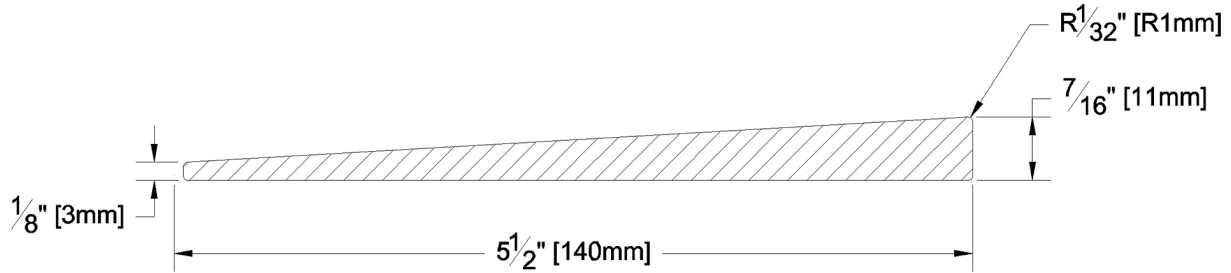

Siding

PRODUCT NAME: 1/2 x 6 Clear VG FJ EG RF Bevel KD WRC
 PATTERN NAME: Bevel

GRADE: Finger Jointed
 PROFILE: Resawn Face Bevel

NOMINAL THICKNESS: 1/2"
 NOMINAL WIDTH: 6"

FINISHED THICKNESS: Butt: 7/16", Tip: 1/8"
 FINISHED WIDTH: 5-1/2"

LENGTH: 16'
 TRIM BACKS: 12' & 8'
 GREEN / KILN DRIED: Kiln Dried
 GRAIN: VG
 SOLID / FJ: Finger Jointed
 PRODUCT LINE: Evergreen

PULLED TO LENGTH / NESTED: Pulled to Length
 PACKAGE SIZE: 5000 fsm
 HEIGHT: 6 Bundles
 WIDTH: 8 Bundles
 PIECES PER BUNDLE: 10
 END CAPS: Yes
 PAPER WRAP / BOXED: Paper Wrap
 FACE TO BE PROTECTED: Resawn Face