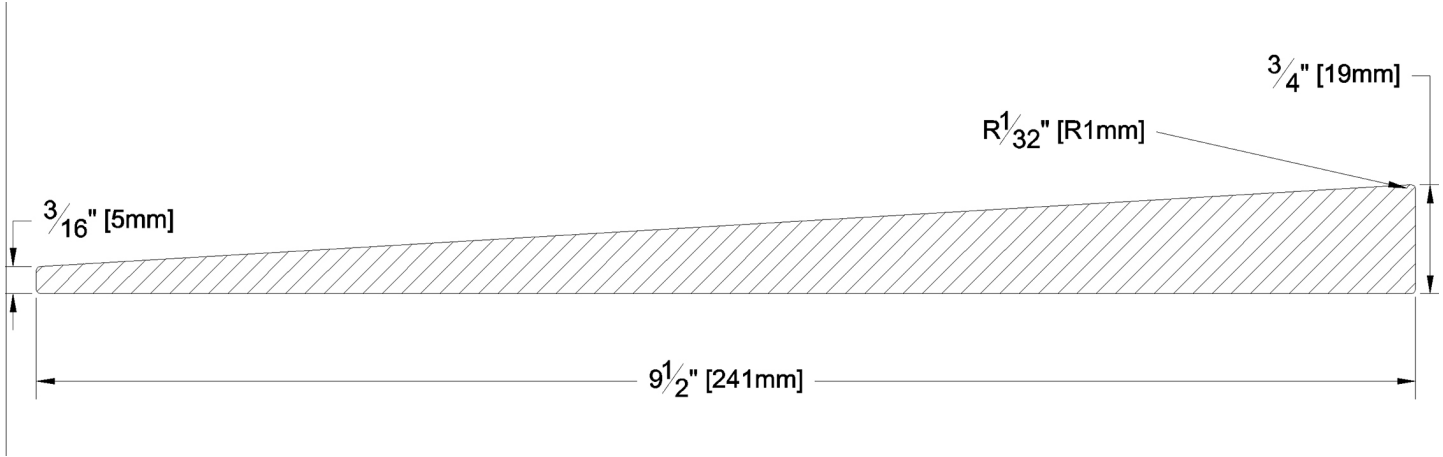

Siding

PRODUCT NAME: 3/4 x 10 Rustic RF Bevel KD WRC

PATTERN NAME: Bevel

NOMINAL THICKNESS: 3/4"

NOMINAL WIDTH: 10"

LENGTH: 3' - 16' and/or longer Odd & Even

TRIM BACKS: Max 15% 3' - 5', Max 15% 6' - 7'

GREEN / KILN DRIED: Kiln Dried

GRAIN: MG

SOLID / FJ: Solid

PRODUCT LINE:

GRADE: Rustic

PROFILE: Resawn Face Bevel

FINISHED THICKNESS: Butt: 3/4", Tip: 3/16"

FINISHED WIDTH: 9-1/2"

PULLED TO LENGTH / NESTED: Nested

PACKAGE SIZE: 2000 fsm

HEIGHT: 4 Bundles

WIDTH: 5 Bundles

PIECES PER BUNDLE: 6

END CAPS: Yes

PAPER WRAP / BOXED: Paper Wrap

FACE TO BE PROTECTED: Resawn Face

COMMENTS: n/a