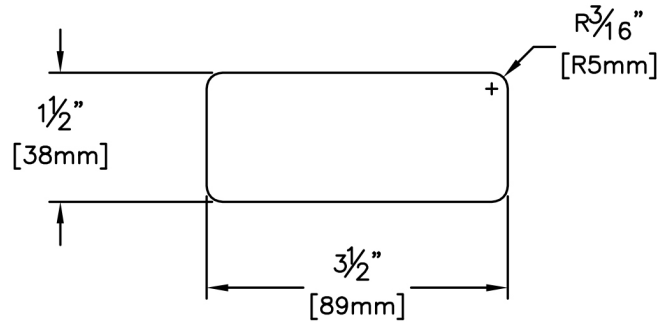

# Outdoor Living

PRODUCT NAME: 2 x 4 Select Knotty Classic S4S KD WRC  
 PATTERN NAME: Decking

NOMINAL THICKNESS: 2"  
 NOMINAL WIDTH: 4"

LENGTH: 8' - 20' Even Length Only  
 TRIM BACKS: 4' & 6' pulled to length  
 GREEN / KILN DRIED: Kiln Dried  
 GRAIN: MG  
 SOLID / FJ: Solid  
 PRODUCT LINE:

GRADE: Kiln Dried Select Tight Knot  
 PROFILE: S4S

FINISHED THICKNESS: 1-1/2"  
 FINISHED WIDTH: 3-1/2"

PULLED TO LENGTH / NESTED: Pulled to Length  
 PACKAGE SIZE: 104 Pcs/Pkg  
 HEIGHT: 8 Pcs  
 WIDTH: 13 Pcs  
 PIECES PER BUNDLE: n/a  
 END CAPS: No  
 PAPER WRAP / BOXED: Paper Wrap  
 FACE TO BE PROTECTED: Smooth Face

COMMENTS: 3/16" Radius

LAST UPDATED:

August 22, 2018