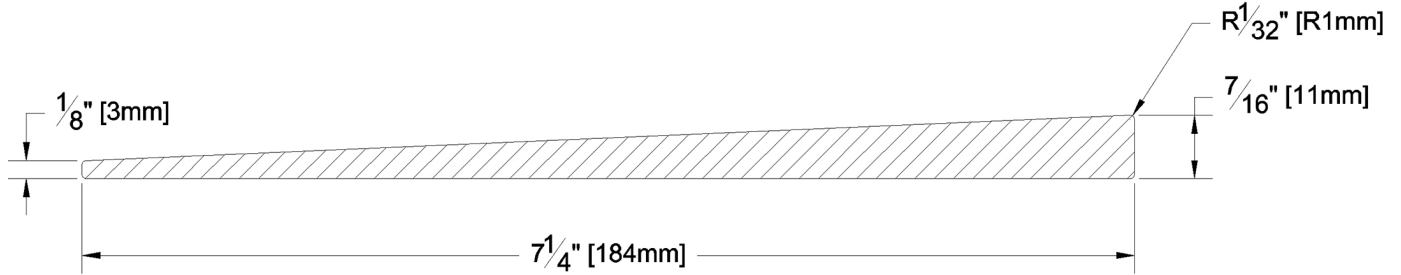

# Siding

PRODUCT NAME: 1/2 x 8 Clear MG FJ EG SF Bevel KD WRC

PATTERN NAME: Bevel

NOMINAL THICKNESS: 1/2"

NOMINAL WIDTH: 8"

LENGTH: 16'

TRIM BACKS: 12' & 8'

GREEN / KILN DRIED: Kiln Dried

GRAIN: MG

SOLID / FJ: Finger Jointed

PRODUCT LINE: Evergreen

GRADE: Finger Jointed

PROFILE: Smooth Face Bevel

FINISHED THICKNESS: Butt: 7/16", Tip: 1/8"

FINISHED WIDTH: 7-1/4"

PULLED TO LENGTH / NESTED: Pulled to Length

PACKAGE SIZE: 4000 fsm

HEIGHT: 5 Bundles

WIDTH: 6 Bundles

PIECES PER BUNDLE: 10

END CAPS: Yes

PAPER WRAP / BOXED: Paper Wrap

FACE TO BE PROTECTED: Smooth Face

COMMENTS: Max 10% Trimbacks