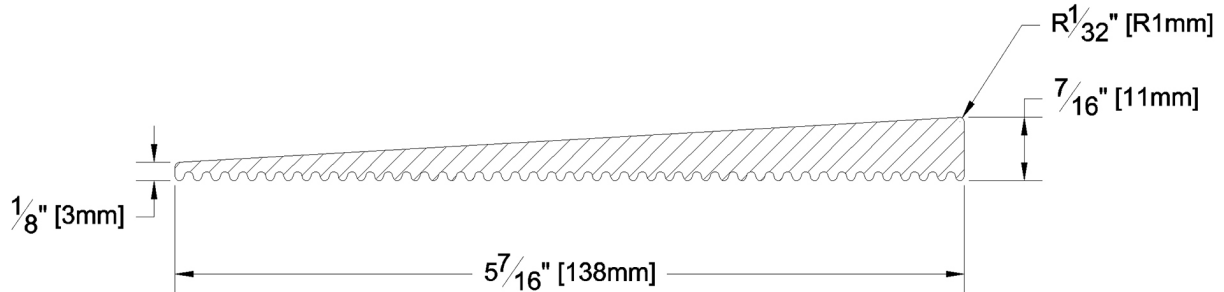

Siding

PRODUCT NAME: 1/2 x 6 Clear VG FJ EG Combtex
Bevel KD WRC

PATTERN NAME: Bevel

NOMINAL THICKNESS: 1/2"

NOMINAL WIDTH: 6"

LENGTH: 16'

TRIM BACKS: 12' & 8'

GREEN / KILN DRIED: Kiln Dried

GRAIN: VG

SOLID / FJ: Finger Jointed

PRODUCT LINE: Evergreen

GRADE:

PROFILE:

FINISHED THICKNESS:

FINISHED WIDTH:

PULLED TO LENGTH / NESTED:

Combed Face Bevel

Butt: 7/16", Tip: 1/8"

5-7/16"

Pulled to Length

5000 fsm

6 Bundles

8 Bundles

10