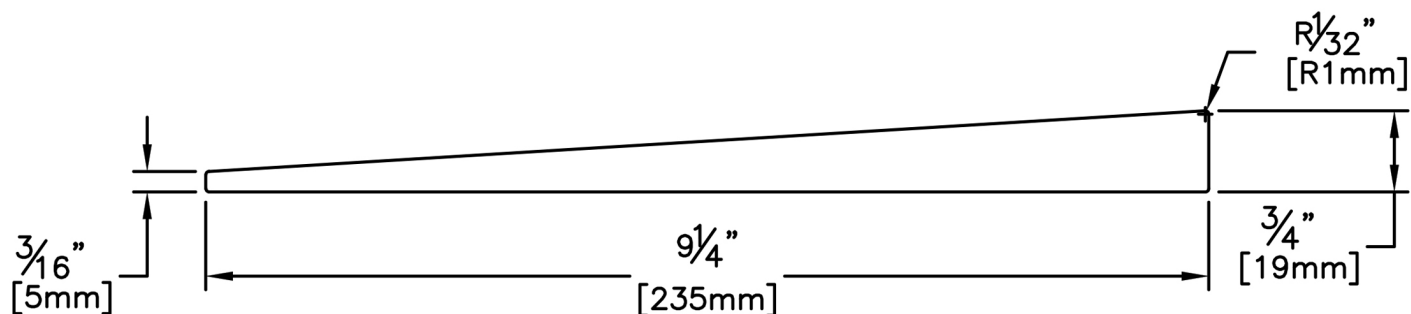

Siding

PRODUCT NAME: 3/4 x 10 Clear VG FJ EG SF Bevel KD WRC

PATTERN NAME: Bevel

NOMINAL THICKNESS: 3/4"

NOMINAL WIDTH: 10"

LENGTH: 16' or 20'

TRIM BACKS: 16', 12', 8'

GREEN / KILN DRIED: Kiln Dried

GRAIN: VG

SOLID / FJ: Finger Jointed

PRODUCT LINE: Evergreen

GRADE: Finger Jointed

PROFILE: Smooth Face Bevel

FINISHED THICKNESS: Butt: 3/4", Tip: 3/16"

FINISHED WIDTH: 9-1/4"

PULLED TO LENGTH / NESTED: Pulled to Length

PACKAGE SIZE: 4000 fsm

HEIGHT: 8 Bundles

WIDTH: 5 Bundles

PIECES PER BUNDLE: 6

END CAPS: Yes

PAPER WRAP / BOXED: Paper Wrap

FACE TO BE PROTECTED: Smooth Face

COMMENTS: Max 10% Trimbacks