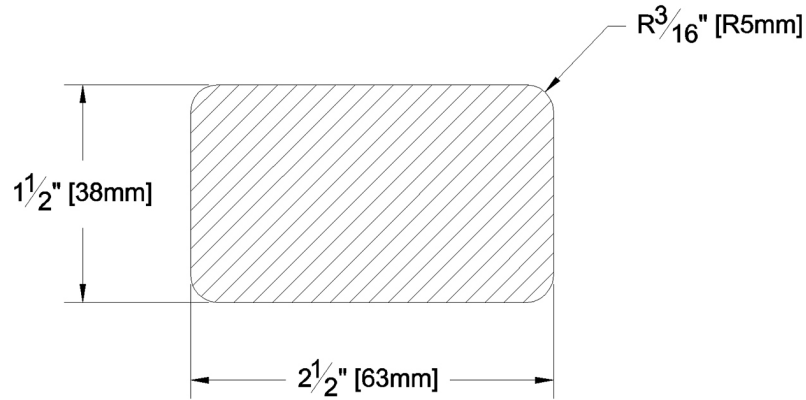

# Fascia & Trim

PRODUCT NAME: 2 x 3 Aye & Btr Cowichan Gold S4S  
KD WRC

PATTERN NAME: Finish Boards

GRADE:

Aye & Btr Flat Grain Clear

PROFILE:

S4S

NOMINAL THICKNESS: 2"

NOMINAL WIDTH: 3"

FINISHED THICKNESS:

1-1/2"

FINISHED WIDTH:

2-1/2"

LENGTH: 6' - 20' Odd & Even

TRIM BACKS: 3' - 5' to be nested on 8' pallet

GREEN / KILN DRIED: Kiln Dried

GRAIN: MG

SOLID / FJ: Solid

PRODUCT LINE: Cowichan Gold

PULLED TO LENGTH / NESTED: Nested

PACKAGE SIZE: 1000 fbm

HEIGHT: n/a

WIDTH: n/a

PIECES PER BUNDLE: n/a