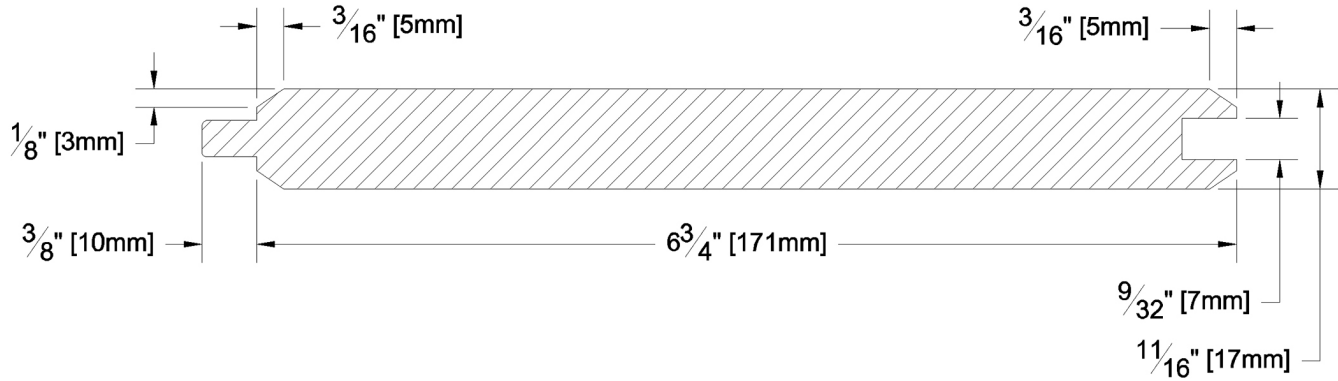

# Panelling

PRODUCT NAME:	1 x 8 Clear VG Panel S1SV4E KD WRC	GRADE:	Clear Vertical Grain
PATTERN NAME:	Tongue and Groove	PROFILE:	S1SV4E
NOMINAL THICKNESS:	1"	FINISHED THICKNESS:	11/16"
NOMINAL WIDTH:	8"	FINISHED WIDTH:	6-3/4" Face, 7-1/8" Overall Width
LENGTH:	6' - 20' Odd & Even	PULLED TO LENGTH / NESTED:	Nested
TRIM BACKS:	3' - 5' nested on 8' pallet	PACKAGE SIZE:	1200 fbm
GREEN / KILN DRIED:	Kiln Dried	HEIGHT:	3 Bundles
GRAIN:	VG	WIDTH:	6 Bundles
SOLID / FJ:	Solid	PIECES PER BUNDLE:	6
PRODUCT LINE:	Cowichan Gold	END CAPS:	Yes
		PAPER WRAP / BOXED:	Boxed
		FACE TO BE PROTECTED:	Smooth Face

COMMENTS: Net Face Width 6-3/4"

LAST UPDATED: August 22, 2018