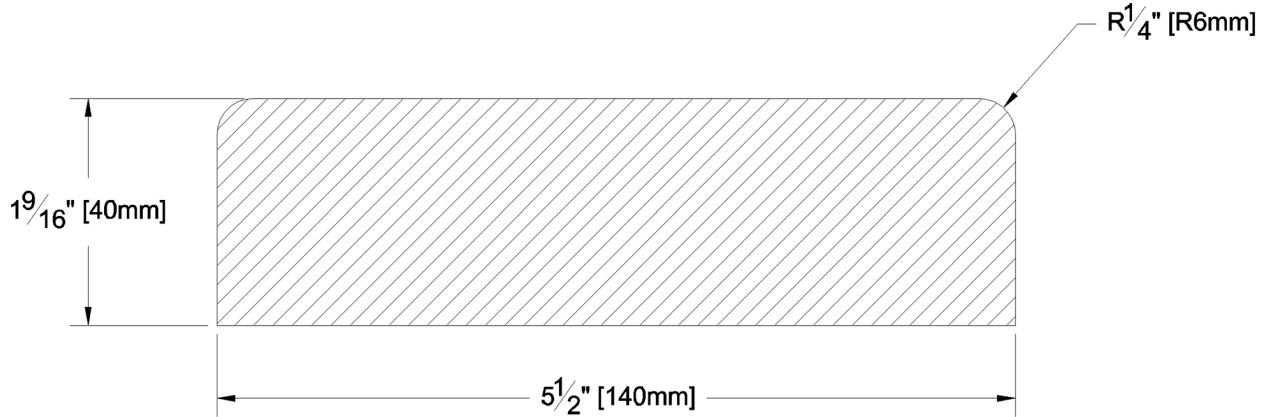

Fascia & Trim

PRODUCT NAME: 2 x 6 #2&Btr No Hole S1S2E Green WRC

PATTERN NAME: Trim Boards

NOMINAL THICKNESS: 2"

NOMINAL WIDTH: 6"

LENGTH: 8' - 20' Even Length Only

TRIM BACKS: 4' & 6' pulled to length

GREEN / KILN DRIED: Green

GRAIN: MG

SOLID / FJ: Solid

PRODUCT LINE:

GRADE:

PROFILE:

FINISHED THICKNESS:

FINISHED WIDTH:

PULLED TO LENGTH / NESTED:

PACKAGE SIZE:

HEIGHT:

WIDTH:

PIECES PER BUNDLE:

END CAPS:

PAPER WRAP / BOXED:

FACE TO BE PROTECTED:

Green Appearance

Resawn Face S1S2E

1-9/16"

5-1/2"

Pulled to Length

128 Pcs/Pkg

16 Pcs

8 Pcs

n/a