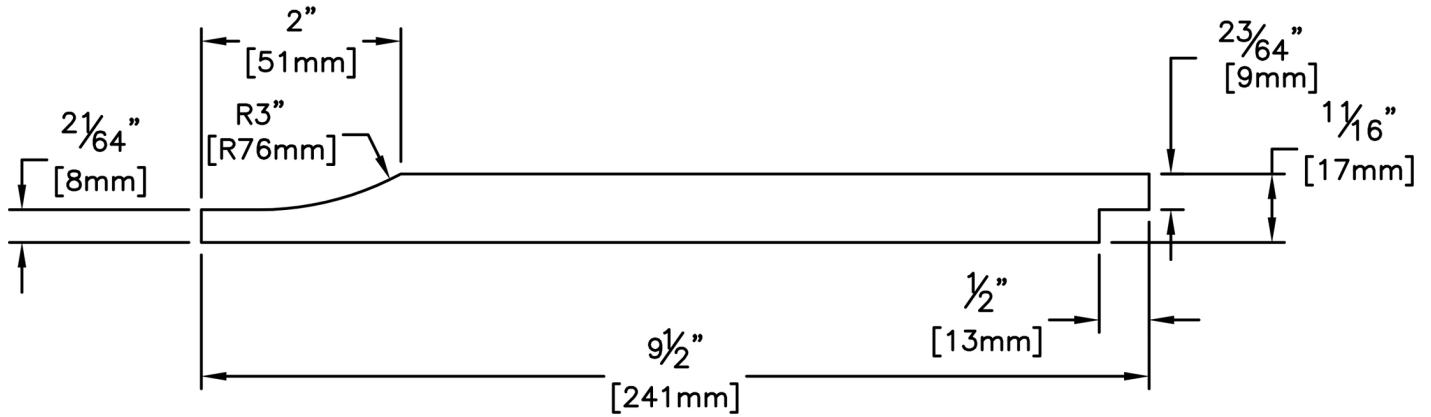

Siding

PRODUCT NAME: 1 x 10 Clear VG FJ EG SF Cove Siding
KD WRC

PATTERN NAME: Shiplap

GRADE: Finger Jointed

PROFILE: Smooth Face Cove

NOMINAL THICKNESS: 1"

NOMINAL WIDTH: 10"

FINISHED THICKNESS: 1 1/16"

FINISHED WIDTH: 9-1/2"

LENGTH: 16' or 20'

TRIM BACKS: 12' & 8'

GREEN / KILN DRIED: Kiln Dried

GRAIN: VG

SOLID / FJ: Finger Jointed

PRODUCT LINE: Evergreen

PULLED TO LENGTH / NESTED: Pulled to Length

PACKAGE SIZE: 150 Pcs/Pkg

HEIGHT: 30 Pcs

WIDTH: 5 Pcs

PIECES PER BUNDLE: 150

END CAPS: Yes

PAPER WRAP / BOXED: Paper Wrap

FACE TO BE PROTECTED: Cove Face

COMMENTS: Max 10% Trimbacks