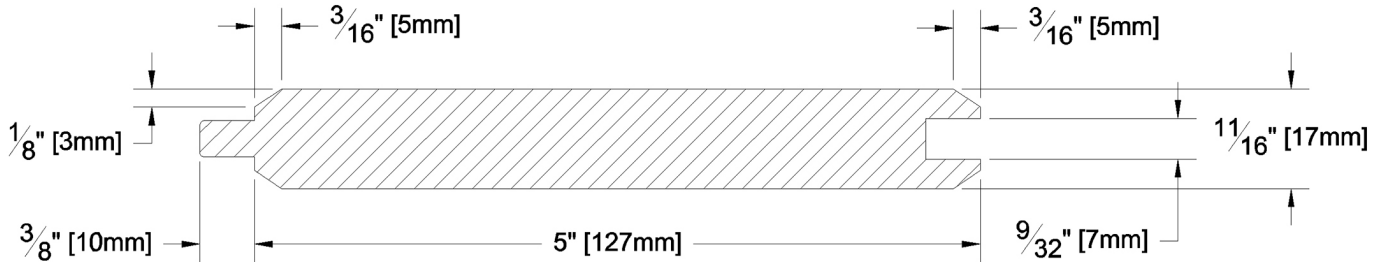

# Panelling

PRODUCT NAME: 1 x 6 Aye & Btr Panel SF S1SV4E KD WRC

PATTERN NAME: Tongue and Groove

GRADE:

Aye & Btr Flat Grain Clear

PROFILE:

S1SV4E

NOMINAL THICKNESS: 1"

NOMINAL WIDTH: 6"

FINISHED THICKNESS:

11/16"

FINISHED WIDTH:

5" Face, 5-3/8" Overall Width

LENGTH: 3' - 20' Odd & Even

TRIM BACKS: Max 15% 3' - 5', Max 15% 6' - 7', Excess 3' - 5' nested on 8' pallet

GREEN / KILN DRIED: Kiln Dried

GRAIN: MG

SOLID / FJ: Solid

PRODUCT LINE:

PULLED TO LENGTH / NESTED:

Nested

PACKAGE SIZE:

3000 fbm

HEIGHT:

Paper Wrap

FACE TO BE PROTECTED:

Smooth Face

COMMENTS: Net Face Width 5"

LAST UPDATED:

August 22, 2018