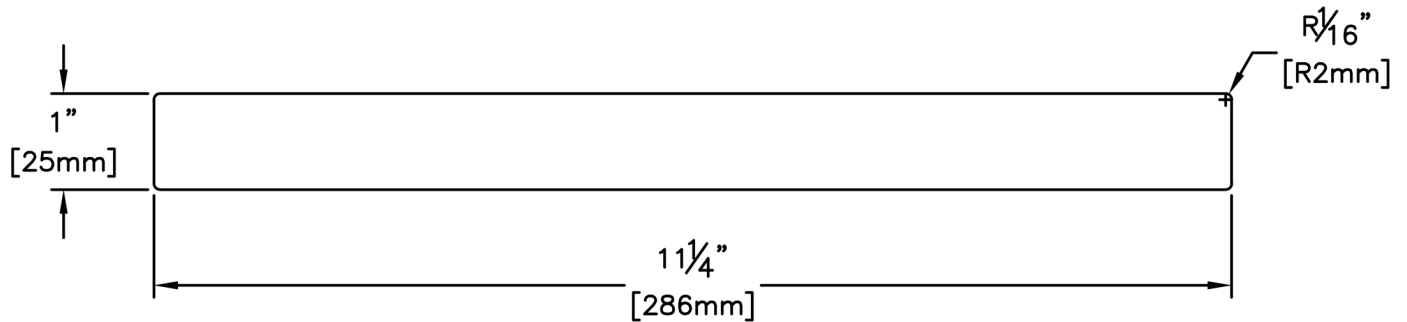

# Fascia & Trim

PRODUCT NAME: 5/4 x 12 Aye & Btr Cowichan Gold  
S4S KD WRC

GRADE: Aye & Btr Flat Grain Clear

PATTERN NAME: Finish Boards

PROFILE: S4S

NOMINAL THICKNESS: 5/4"

FINISHED THICKNESS: 1"

NOMINAL WIDTH: 12"

FINISHED WIDTH: 11-1/4"

LENGTH: 6' - 20' Odd & Even

PULLED TO LENGTH / NESTED: Nested

TRIM BACKS: 3' - 5' to be nested on 8' pallet

PACKAGE SIZE: 1000 fbm

GREEN / KILN DRIED: Kiln Dried

HEIGHT: 12 Pcs

GRAIN: MG

WIDTH: 4 Pcs

SOLID / FJ: Solid

PIECES PER BUNDLE: n/a

PRODUCT LINE: Cowichan Gold

END CAPS: No

PAPER WRAP / BOXED: Boxed

FACE TO BE PROTECTED: Smooth Face

COMMENTS: 1/16" Radius