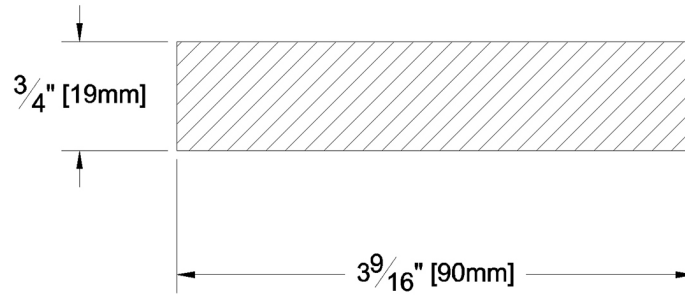

Fascia & Trim

PRODUCT NAME: 1 x 4 Terminal Select S1S2E Green WRC

GRADE: Green Appearance

PATTERN NAME: Trim Boards

PROFILE: Resawn Face S1S2E

NOMINAL THICKNESS: 1"

FINISHED THICKNESS: $\frac{3}{4}$ "

NOMINAL WIDTH: 4"

FINISHED WIDTH: $3\text{-}9/16$ "

LENGTH: 8' - 20' Even Length Only

PULLED TO LENGTH / NESTED: Pulled to Length

TRIM BACKS: 4', 5', 6' pulled to length

PACKAGE SIZE: 416 Pcs/Pkg

GREEN / KILN DRIED: Green

HEIGHT: 32 Pcs

GRAIN: MG

WIDTH: 13 Pcs

SOLID / FJ: Solid

PIECES PER BUNDLE: n/a

PRODUCT LINE:

END CAPS: No

PAPER WRAP / BOXED: Paper Wrap

FACE TO BE PROTECTED: Resawn Face