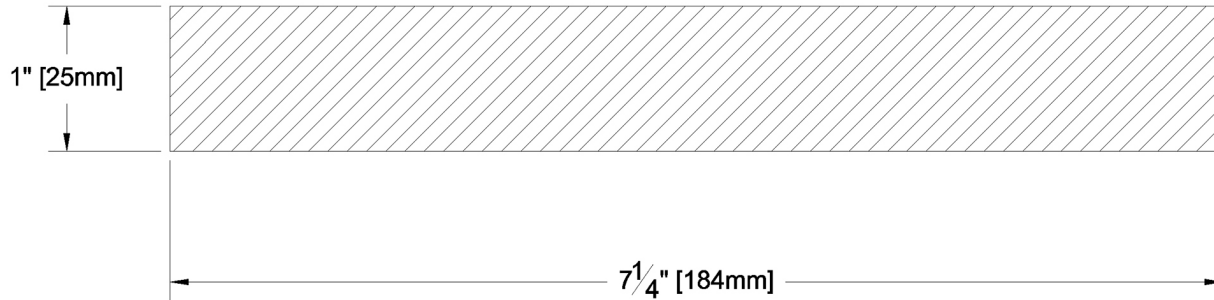

Fascia & Trim

PRODUCT NAME: 5/4 x 8 Clear VG FJ EG S1S2E KD WRC

PATTERN NAME: Finish Boards

NOMINAL THICKNESS: 5/4"

NOMINAL WIDTH: 8"

LENGTH: 16' or 20'

TRIM BACKS: 12' & 8'

GREEN / KILN DRIED: Kiln Dried

GRAIN: VG

SOLID / FJ: Finger Jointed

PRODUCT LINE: Evergreen

GRADE: Finger Jointed

PROFILE: Resawn Face S1S2E

FINISHED THICKNESS: 1"

FINISHED WIDTH: 7-1/4"

PULLED TO LENGTH / NESTED: Pulled to Length