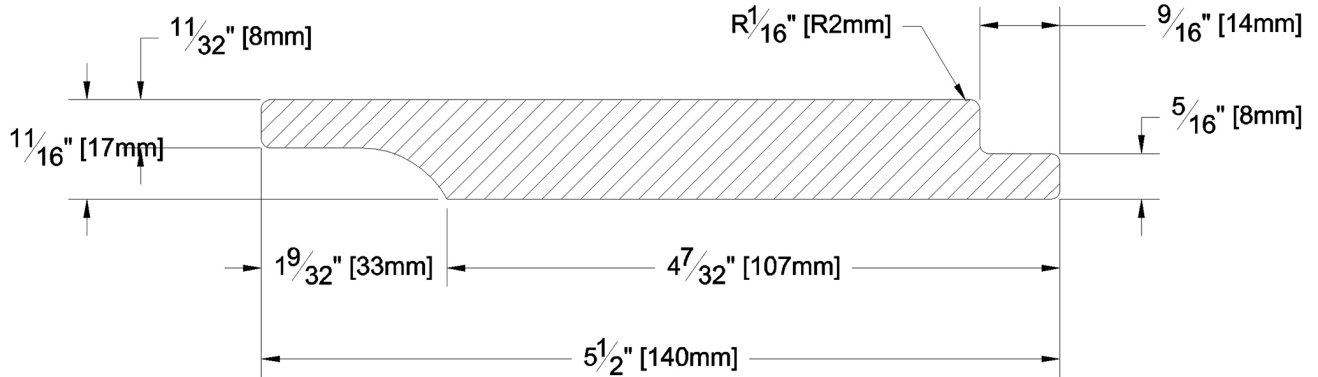

Siding

PRODUCT NAME: 1 x 6 Aye & Btr FJ EG SF Drop Siding
KD WRC (6C)
PATTERN NAME: Shiplap

GRADE: Finger Jointed
PROFILE: Smooth Face Cove

NOMINAL THICKNESS: 1"
NOMINAL WIDTH: 6"

FINISHED THICKNESS: $1\frac{1}{16}$ "
FINISHED WIDTH: $5\frac{1}{2}$ "

LENGTH: 16' or 20'
TRIM BACKS: 16', 12', 8'
GREEN / KILN DRIED: Kiln Dried
GRAIN: MG
SOLID / FJ: Finger Jointed
PRODUCT LINE: Evergreen

PULLED TO LENGTH / NESTED: Pulled to Length
PACKAGE SIZE: 192 Pcs/Pkg
HEIGHT: 24 Pcs
WIDTH: 8 Pcs
PIECES PER BUNDLE: n/a
END CAPS: No
PAPER WRAP / BOXED: Paper Wrap
FACE TO BE PROTECTED: Smooth Face