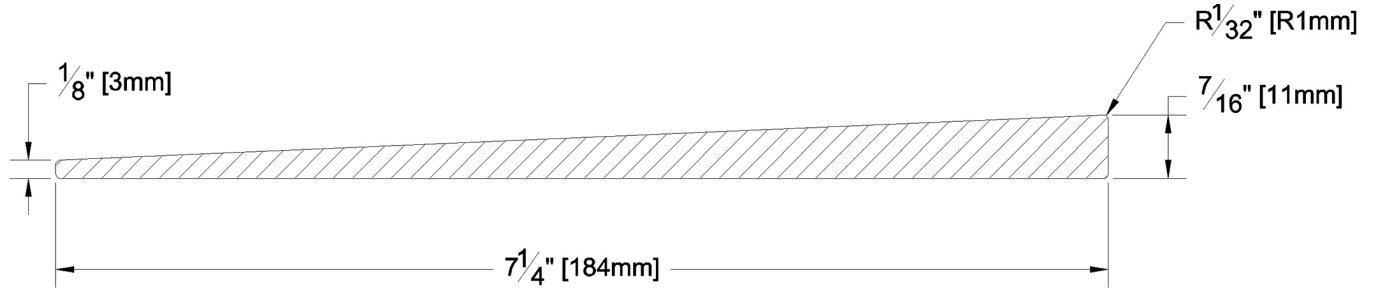

# Siding

PRODUCT NAME: 1/2 x 8 Clear VG FJ EG RF Bevel KD WRC

PATTERN NAME: Bevel

NOMINAL THICKNESS: 1/2"

NOMINAL WIDTH: 8"

LENGTH: 16'

TRIM BACKS: 12' & 8'

GREEN / KILN DRIED: Kiln Dried

GRAIN: VG

SOLID / FJ: Finger Jointed

PRODUCT LINE: Evergreen

GRADE: Finger Jointed

PROFILE: Resawn Face Bevel

FINISHED THICKNESS: Butt: 7/16", Tip: 1/8"

FINISHED WIDTH: 7-1/4"

PULLED TO LENGTH / NESTED: Pulled to Length

PACKAGE SIZE: 5000 fsm

HEIGHT: 8 Bundles

WIDTH: 6 Bundles

PIECES PER BUNDLE: 10

END CAPS: Yes

PAPER WRAP / BOXED: Paper Wrap

FACE TO BE PROTECTED: Resawn Face

COMMENTS: Max 10% Trimbacks