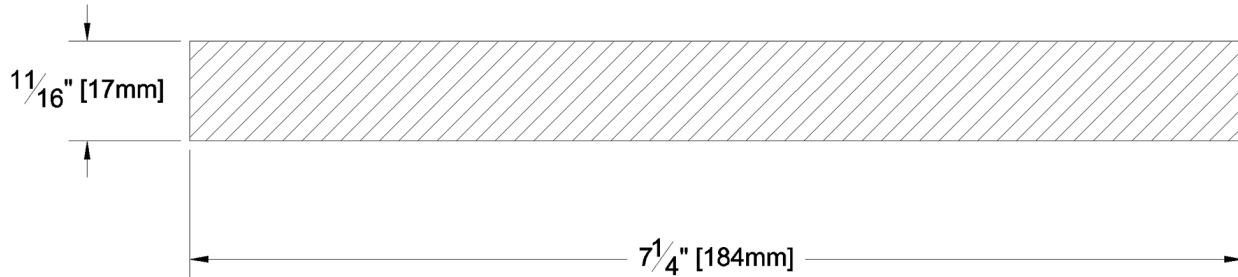

# Fascia & Trim

PRODUCT NAME: 1 x 8 Aye & Btr Cowichan Gold S1S2E  
KD WRC

GRADE: Aye & Btr Flat Grain Clear

PATTERN NAME: Finish Boards

PROFILE: Resawn Face S1S2E

NOMINAL THICKNESS: 1"

FINISHED THICKNESS: 11/16"

NOMINAL WIDTH: 8"

FINISHED WIDTH: 7-1/4"

LENGTH: 6' - 20' Odd & Even

PULLED TO LENGTH / NESTED: Nested

TRIM BACKS: 3' - 5' to be nested on 8' pallet

PACKAGE SIZE: 1000 fbm

GREEN / KILN DRIED: Kiln Dried

HEIGHT: n/a