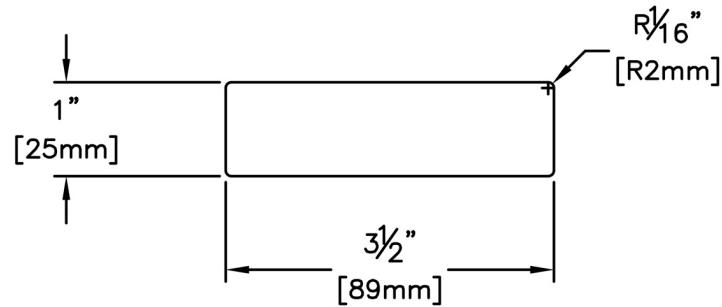

# Fascia & Trim

PRODUCT NAME: 5/4 x 4 Aye & Btr Cowichan Gold S4S  
KD WRC

GRADE: Aye & Btr Flat Grain Clear

PATTERN NAME: Finish Boards

PROFILE: S4S

NOMINAL THICKNESS: 5/4"

FINISHED THICKNESS: 0

NOMINAL WIDTH: 4"

FINISHED WIDTH: 3-1/2"

LENGTH: 6' - 20' Odd & Even

PULLED TO LENGTH / NESTED: Nested

TRIM BACKS: 3' - 5' to be nested on 8' pallet

PACKAGE SIZE: 1000 fbm

GREEN / KILN DRIED: Kiln Dried

HEIGHT: 12 Pcs

GRAIN: MG

WIDTH: 13 Pcs

SOLID / FJ: Solid

PIECES PER BUNDLE: n/a

PRODUCT LINE: Cowichan Gold

END CAPS: No

PAPER WRAP / BOXED: Boxed

FACE TO BE PROTECTED: Smooth Face

COMMENTS: 1/16" Radius