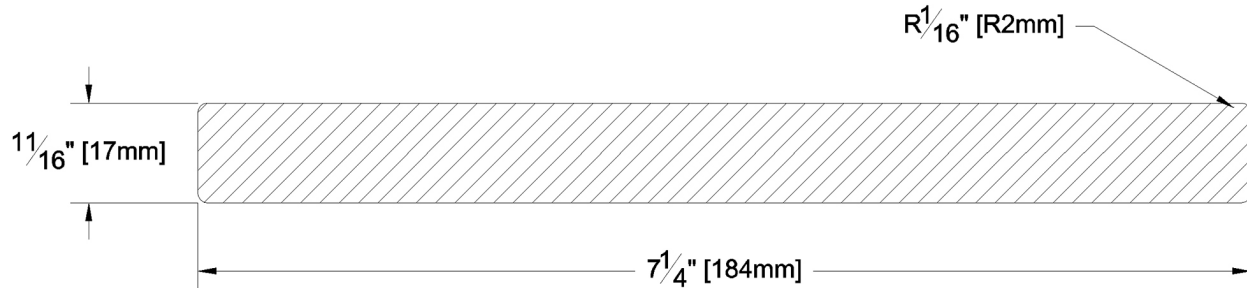

Fascia & Trim

PRODUCT NAME: 1 x 8 Clear VG Cowichan Gold S4S
KD WRC

GRADE: Clear Vertical Grain

PATTERN NAME: Finish Boards

PROFILE: S4S

NOMINAL THICKNESS: 1"

FINISHED THICKNESS: 11/16"

NOMINAL WIDTH: 8"

FINISHED WIDTH: 7-1/4"

LENGTH: 8' - 20' Odd & Even

PULLED TO LENGTH / NESTED: Nested

TRIM BACKS: 3' - 5' to be nested on 8' pallet, 6' & 7'
pulled to length

PACKAGE SIZE: 1000 fbm

GREEN / KILN DRIED: Kiln Dried

HEIGHT: 16 Pcs

GRAIN: VG

WIDTH: 6 Pcs

SOLID / FJ: Solid

PIECES PER BUNDLE: n/a

PRODUCT LINE: Cowichan Gold

END CAPS: No

PAPER WRAP / BOXED: Boxed

FACE TO BE PROTECTED: Smooth Face

COMMENTS: 1/16" EE on all 4 sides

LAST UPDATED:

August 22, 2018