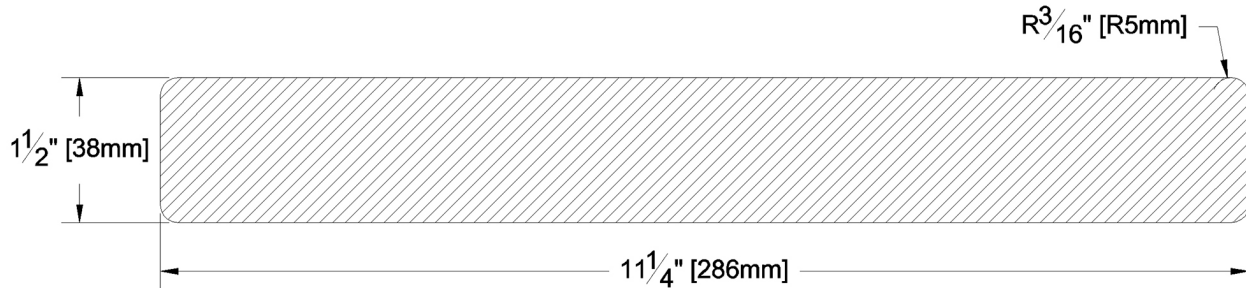

Fascia & Trim

PRODUCT NAME: 2 x 12 Select Knotty S4S KD WRC

PATTERN NAME: Trim Boards

NOMINAL THICKNESS: 2"

NOMINAL WIDTH: 12"

LENGTH: 8' - 20' Even Length Only

TRIM BACKS: 4' & 6' pulled to length

GREEN / KILN DRIED: Kiln Dried

GRAIN: MG

SOLID / FJ: Solid

PRODUCT LINE:

GRADE:

PROFILE:

FINISHED THICKNESS:

FINISHED WIDTH:

PULLED TO LENGTH / NESTED: