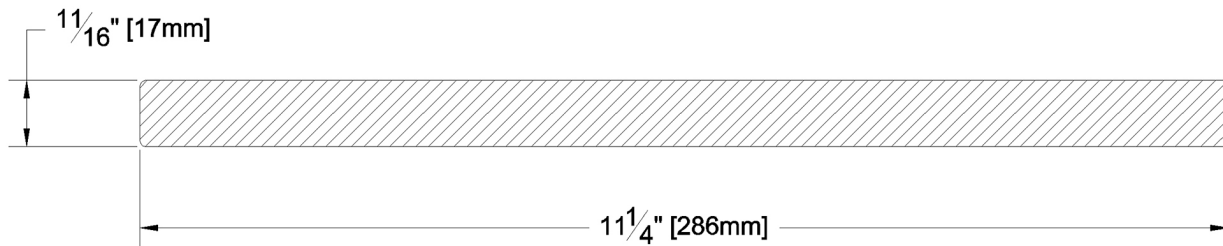

Fascia & Trim

PRODUCT NAME: 1 x 12 Aye & Btr Cowichan Gold S4S
KD WRC

GRADE: Aye & Btr Flat Grain Clear

PATTERN NAME: Finish Boards

PROFILE: S4S

NOMINAL THICKNESS: 1"

FINISHED THICKNESS: 11/16"

NOMINAL WIDTH: 12"

FINISHED WIDTH: 11-1/4"

LENGTH: 6' - 20' Odd & Even

PULLED TO LENGTH / NESTED: Nested

TRIM BACKS: 3' - 5' to be nested on 8' pallet

PACKAGE SIZE: 1000 fbm

GREEN / KILN DRIED: Kiln Dried

HEIGHT: 16 Pcs

GRAIN: MG

WIDTH: 4 Pcs

SOLID / FJ: Solid

PIECES PER BUNDLE: n/a

PRODUCT LINE: Cowichan Gold

END CAPS: No

PAPER WRAP / BOXED: Boxed

FACE TO BE PROTECTED: Smooth Face

COMMENTS: 1/16" Radius